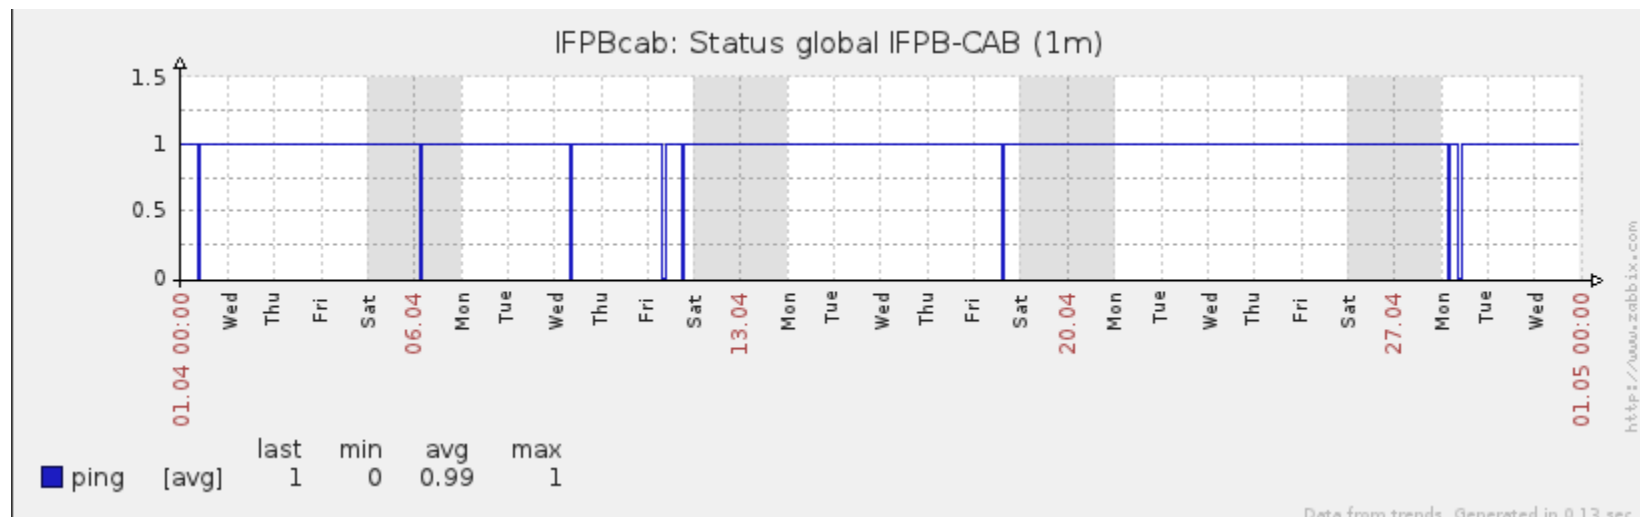

Gráficos de Conectividade em 04/2014

PA-PB – IFPB Cabedelo