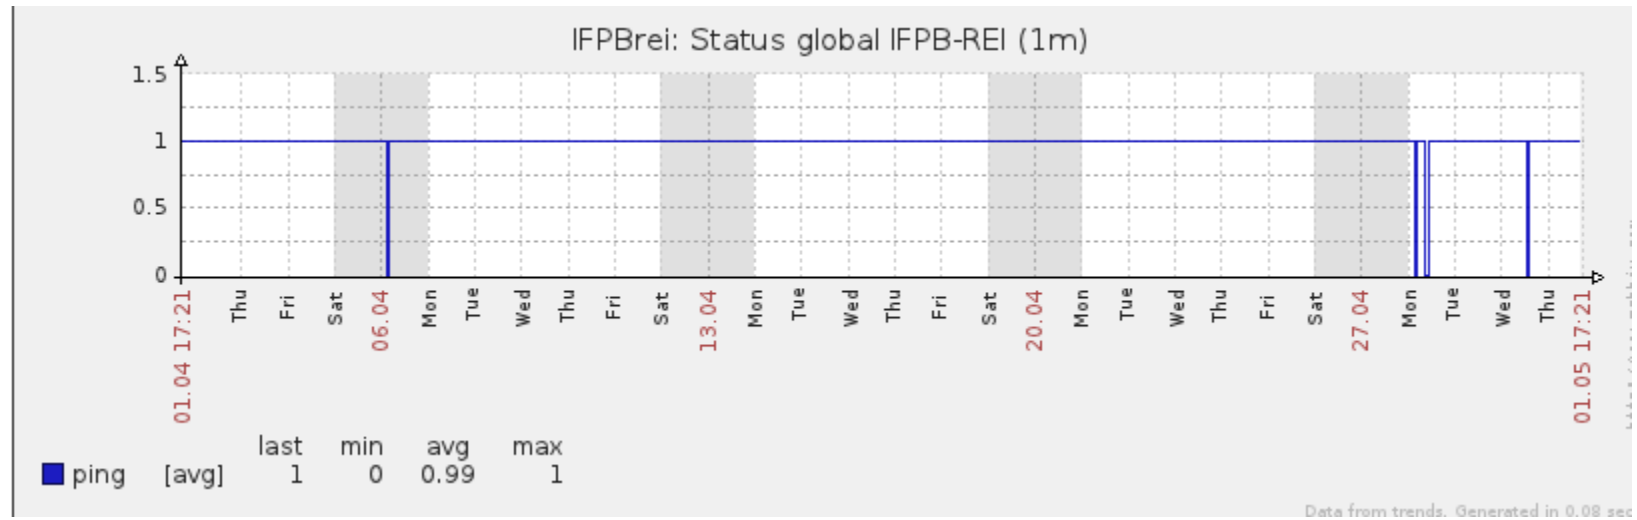

PoP-PB – IFPB Reitoria