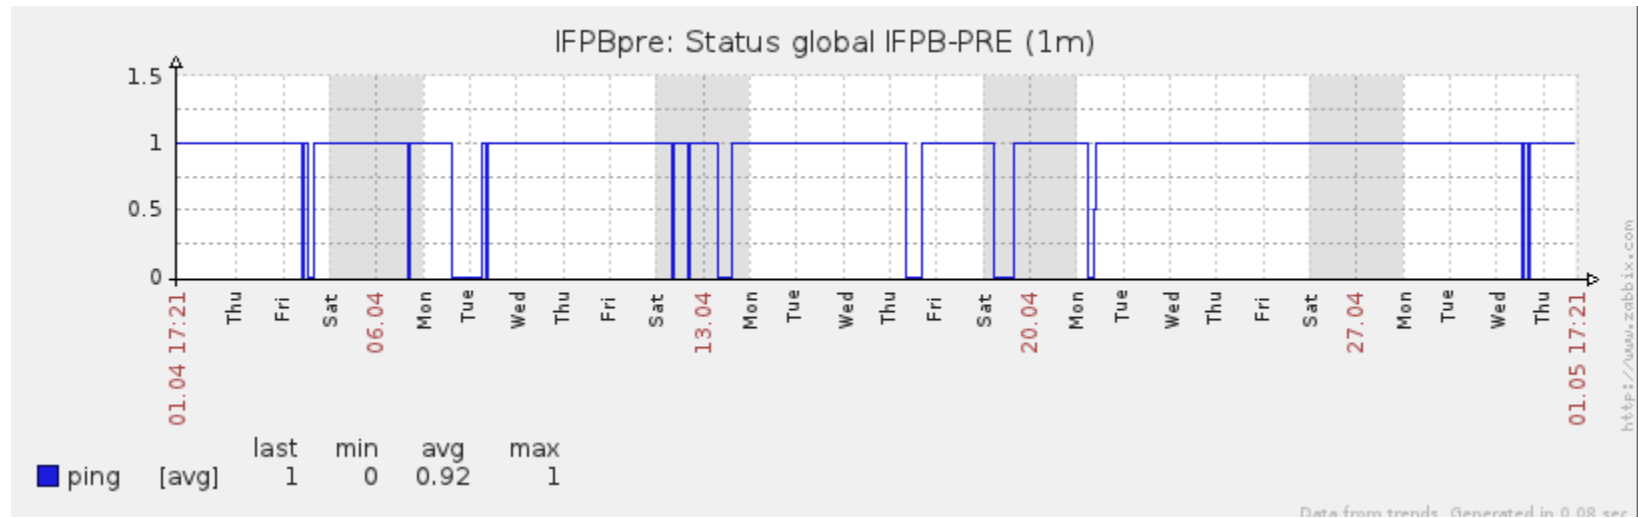

PoP-PB – IFPB Pro Reitoria de Extensão