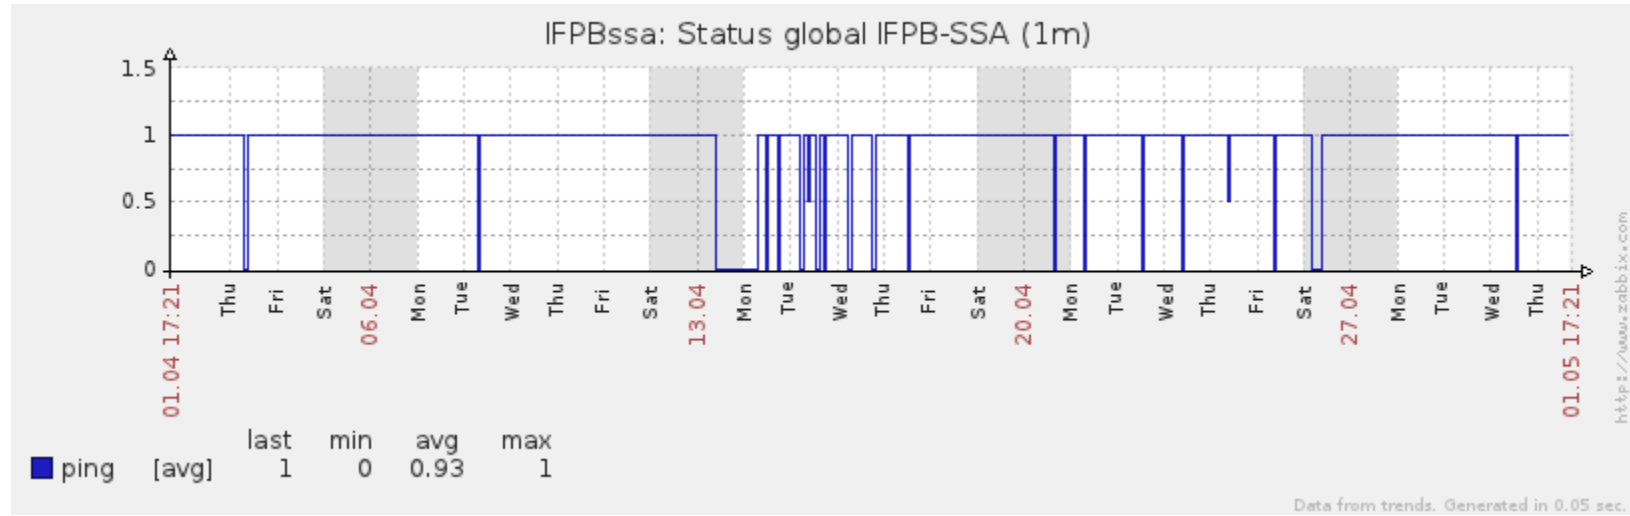

PoP-PB – IFPB Sousa