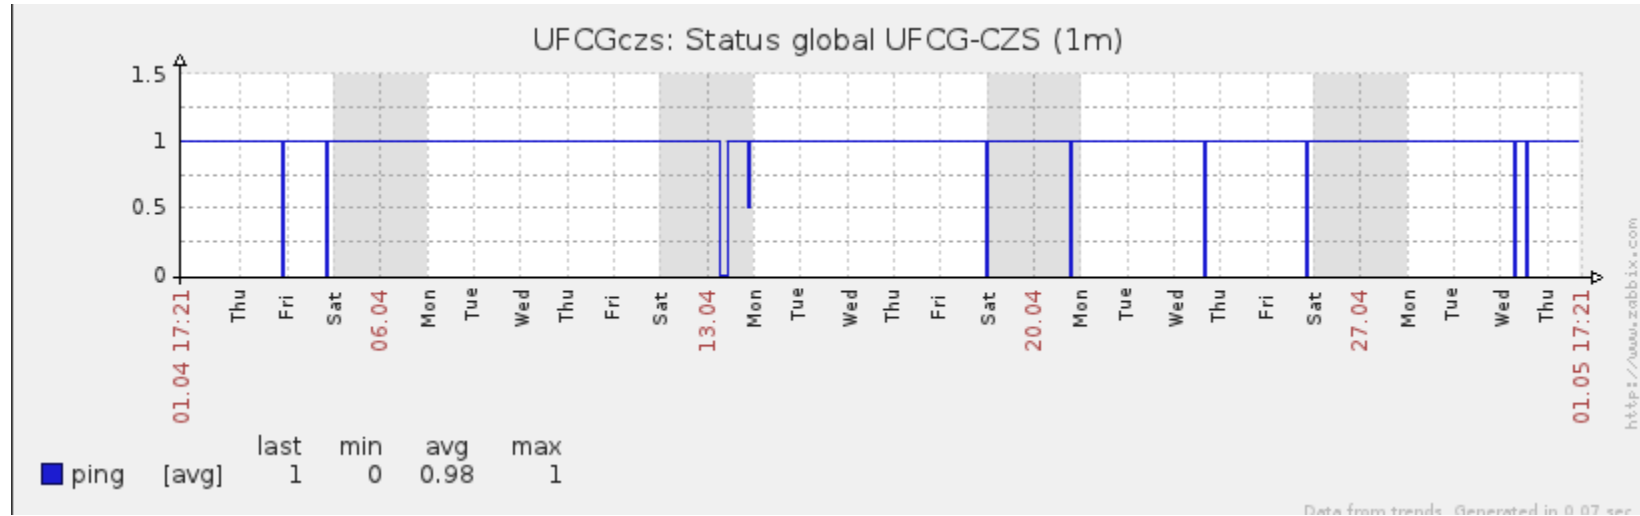

PoP-PB – UFCG Cajazeiras