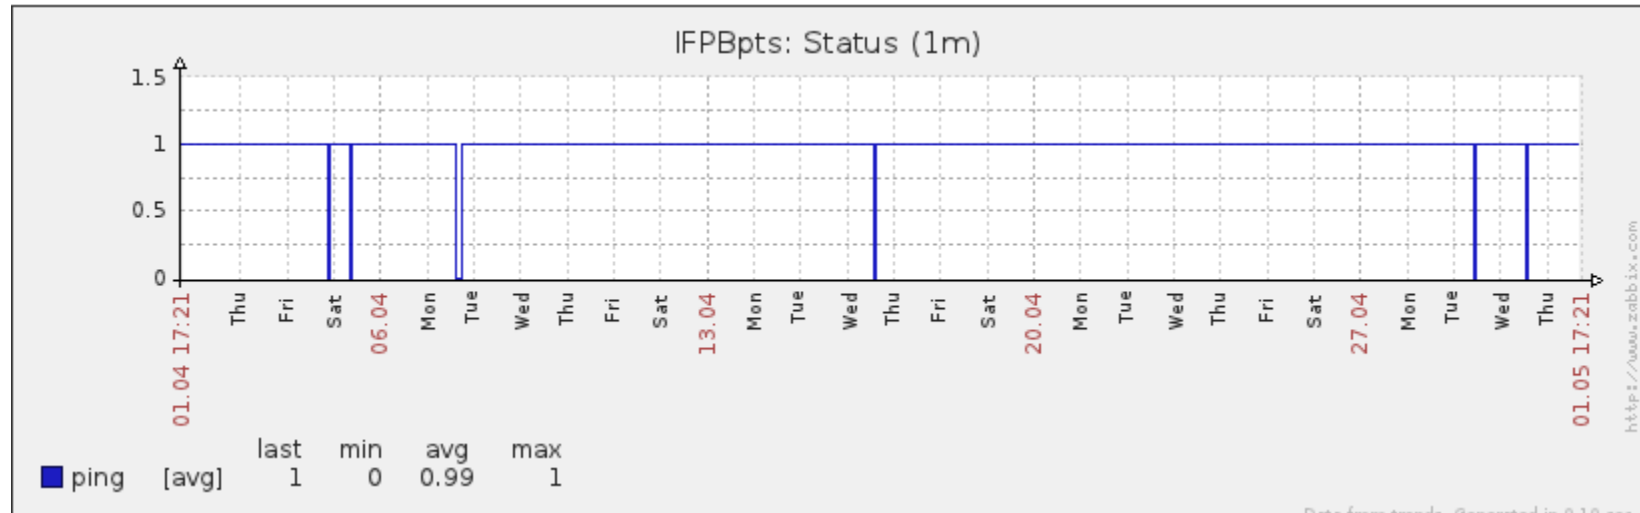

Ponto de Presença de RNP na Paraíba - PoP-PB

Relatório de conectividade de canais custeados pelo MCT

1. Estatísticas de Conectividade em 04/2014

| Name | Disponibilidade | Indisponibilidade | | | |
|-------------|-----------------|-------------------|--------|-----------|---------|
| | | Total | PoP-PB | Operadora | Cliente |
| IFPBcab | 99.98% | 0.02% | 0.00% | 0.00% | 0.02% |
| IFPBczs | 99.96% | 0.04% | 0.00% | 0.04% | 0.00% |
| IFPBjpa | 97.61% | 2.39% | 0.00% | 0.04% | 2.35% |
| IFPBmont | 94.92% | 5.08% | 0.00% | 4.67% | 0.41% |
| IFPBpci | 98.33% | 1.67% | 0.00% | 1.67% | 0.00% |
| IFPBpiz | 93.35% | 6.65% | 0.00% | 4.48% | 2.18% |
| IFPBpre | 94.11% | 5.89% | 0.00% | 0.00% | 5.89% |
| IFPBpts | 99.94% | 0.06% | 0.00% | 0.06% | 0.00% |
| IFPBrei | 100.00% | 0.00% | 0.00% | 0.00% | 0.00% |
| IFPBssa | 96.36% | 3.64% | 0.00% | 2.75% | 0.88% |
| UFCGcte-20 | 97.07% | 2.93% | 0.00% | 2.91% | 0.01% |
| UFCGcte-100 | 93.28% | 6.72% | 0.00% | 6.70% | 0.02% |
| UFCGczs | 99.61% | 0.39% | 0.00% | 0.03% | 0.36% |
| UFCGpbl | 99.97% | 0.03% | 0.00% | 0.00% | 0.03% |
| UFCGssa | 100.00% | 0.00% | 0.00% | 0.00% | 0.00% |
| UFPBare | 95.18% | 4.82% | 0.00% | 4.80% | 0.01% |
| UFPBban | 95.19% | 4.81% | 0.00% | 4.80% | 0.00% |
| UFPBmam | 86.12% | 13.88% | 0.00% | 13.87% | 0.00% |
| UFPBrto | 85.39% | 14.61% | 0.00% | 13.89% | 0.72% |

Gráficos de Conectividade em 04/2014

PA-PB – IFPB Cabedelo

PA-PB – IFPB Cajazeiras

PoP-PB – IFPB Patos

PoP-PB – IFPB Picuí

PA-PB – IFPB Princesa Isabel

PoP-PB – IFPB Monteiro

PoP-PB – IFPB Pro Reitoria de Extensão