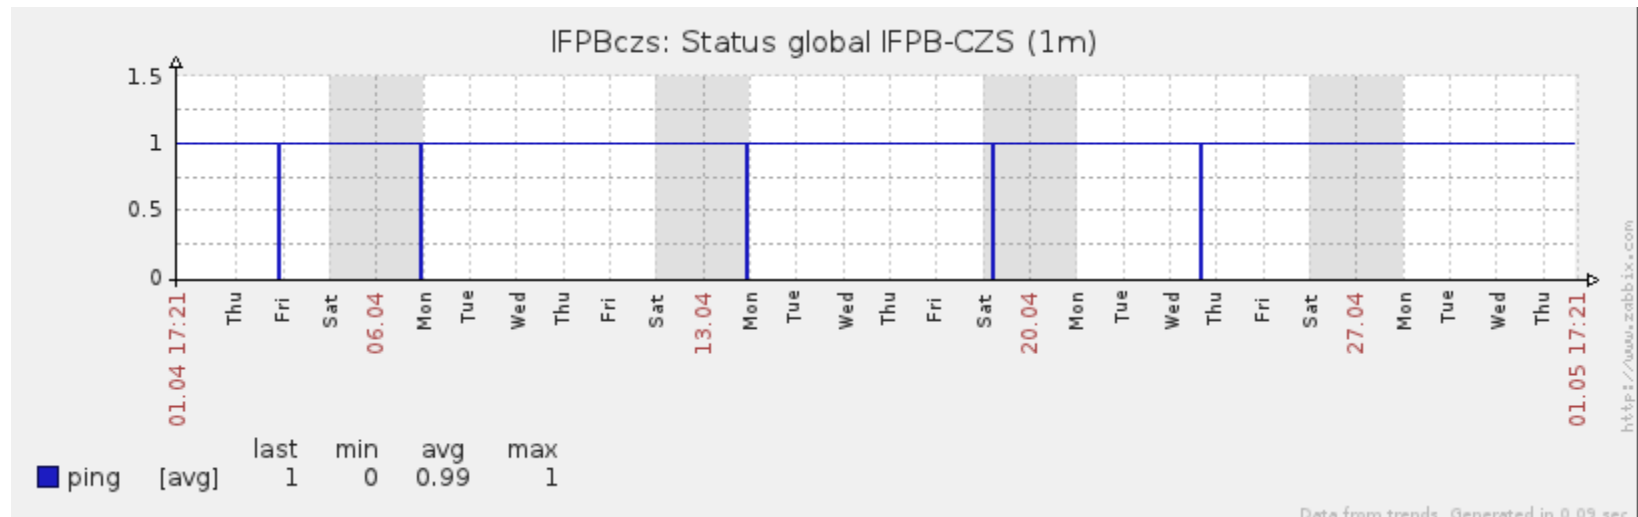

PA-PB – IFPB Cajazeiras