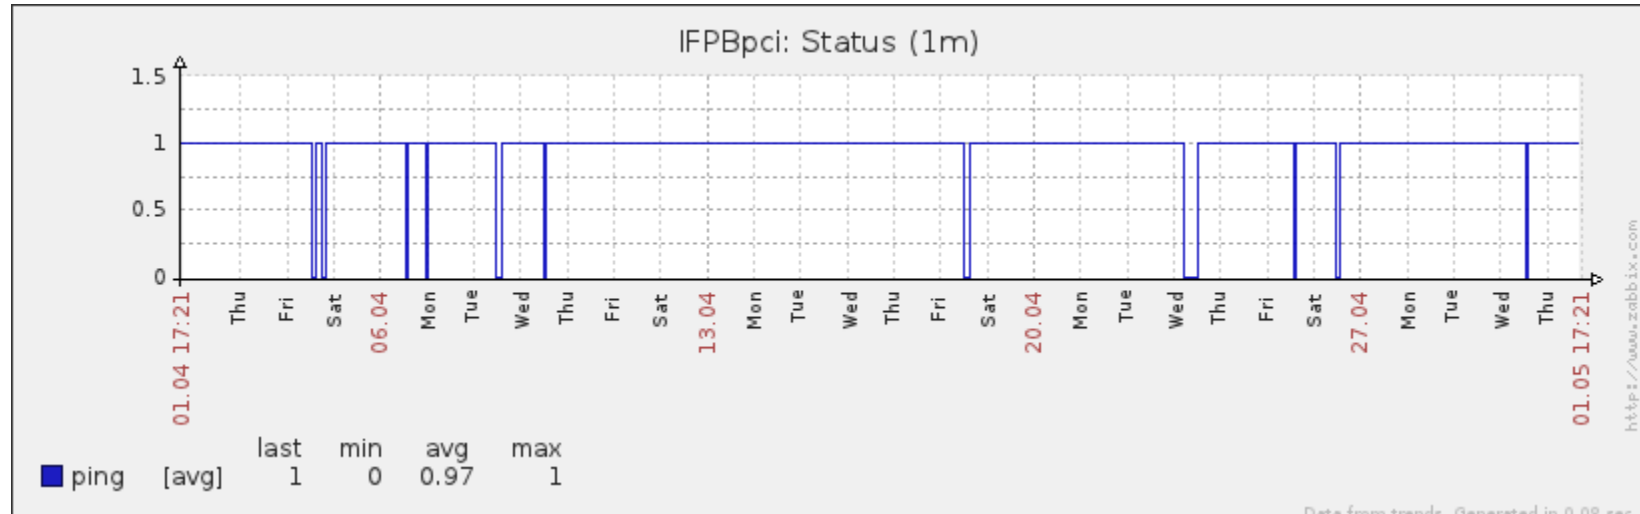

PoP-PB – IFPB Picuí