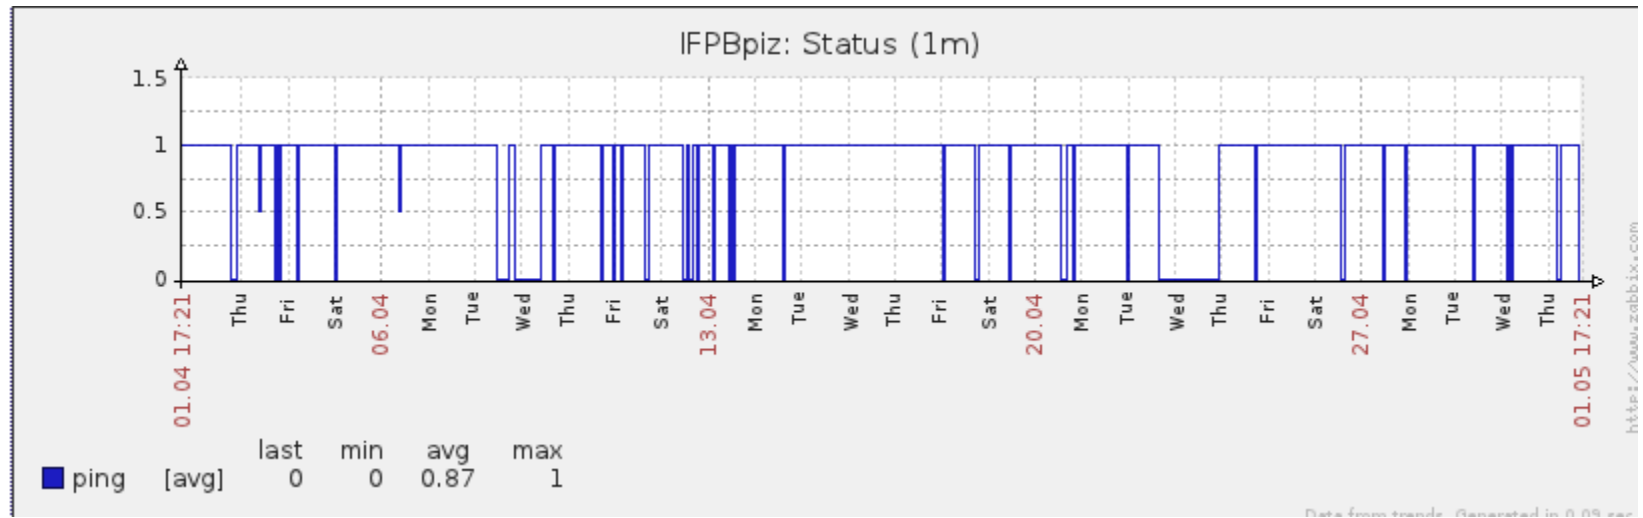

PA-PB – IFPB Princesa Isabel