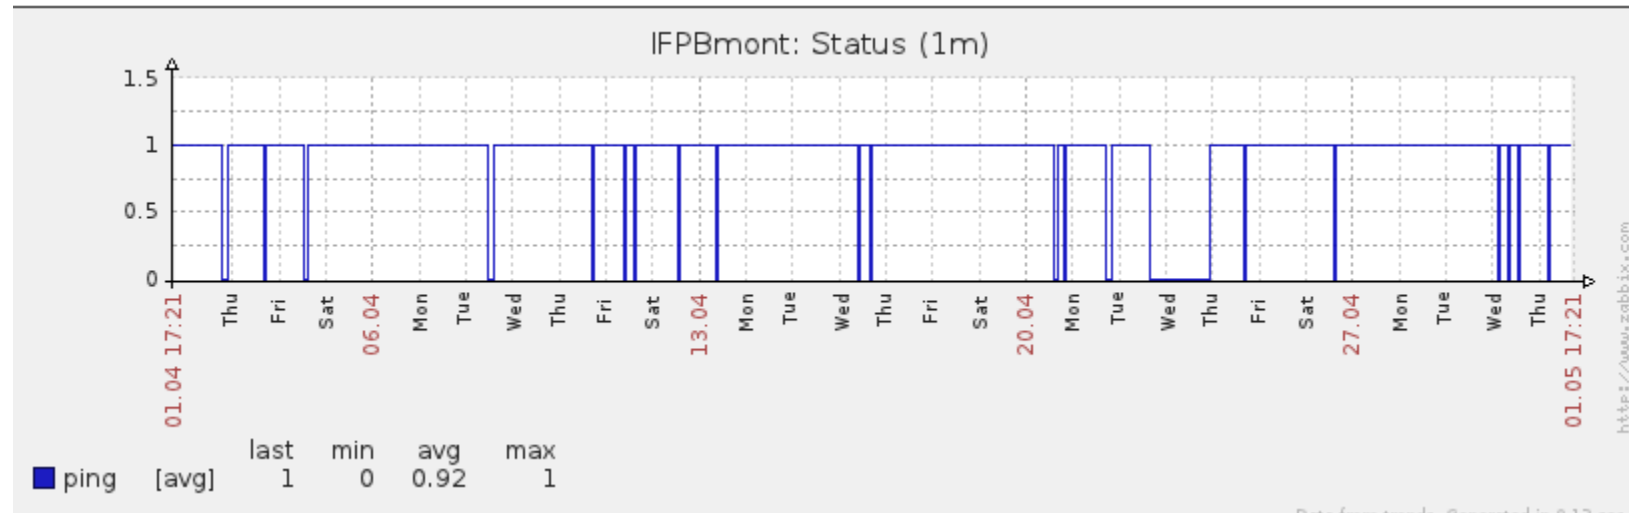

Ponto de Presença de RNP na Paraíba - PoP-PB

Relatório de conectividade de canais custeados pelo MCT

1. Estatísticas de Conectividade em 04/2014

| Name | Disponibilidade | Indisponibilidade | | | |
|-------------|-----------------|-------------------|--------|-----------|---------|
| | | Total | PoP-PB | Operadora | Cliente |
| IFPBcab | 99.98% | 0.02% | 0.00% | 0.00% | 0.02% |
| IFPBczs | 99.96% | 0.04% | 0.00% | 0.04% | 0.00% |
| IFPBjpa | 97.61% | 2.39% | 0.00% | 0.04% | 2.35% |
| IFPBmont | 94.92% | 5.08% | 0.00% | 4.67% | 0.41% |
| IFPBpci | 98.33% | 1.67% | 0.00% | 1.67% | 0.00% |
| IFPBpiz | 93.35% | 6.65% | 0.00% | 4.48% | 2.18% |
| IFPBpre | 94.11% | 5.89% | 0.00% | 0.00% | 5.89% |
| IFPBpts | 99.94% | 0.06% | 0.00% | 0.06% | 0.00% |
| IFPBrei | 100.00% | 0.00% | 0.00% | 0.00% | 0.00% |
| IFPBssa | 96.36% | 3.64% | 0.00% | 2.75% | 0.88% |
| UFCGcte-20 | 97.07% | 2.93% | 0.00% | 2.91% | 0.01% |
| UFCGcte-100 | 93.28% | 6.72% | 0.00% | 6.70% | 0.02% |
| UFCGczs | 99.61% | 0.39% | 0.00% | 0.03% | 0.36% |
| UFCGpbl | 99.97% | 0.03% | 0.00% | 0.00% | 0.03% |
| UFCGssa | 100.00% | 0.00% | 0.00% | 0.00% | 0.00% |
| UFPBare | 95.18% | 4.82% | 0.00% | 4.80% | 0.01% |
| UFPBban | 95.19% | 4.81% | 0.00% | 4.80% | 0.00% |
| UFPBmam | 86.12% | 13.88% | 0.00% | 13.87% | 0.00% |
| UFPBrto | 85.39% | 14.61% | 0.00% | 13.89% | 0.72% |

Gráficos de Conectividade em 04/2014

PA-PB – IFPB Cabedelo

PA-PB – IFPB Cajazeiras

PoP-PB – IFPB Patos

PoP-PB – IFPB Picuí

PA-PB – IFPB Princesa Isabel

PoP-PB – IFPB Monteiro

PoP-PB – IFPB Pro Reitoria de Extensão