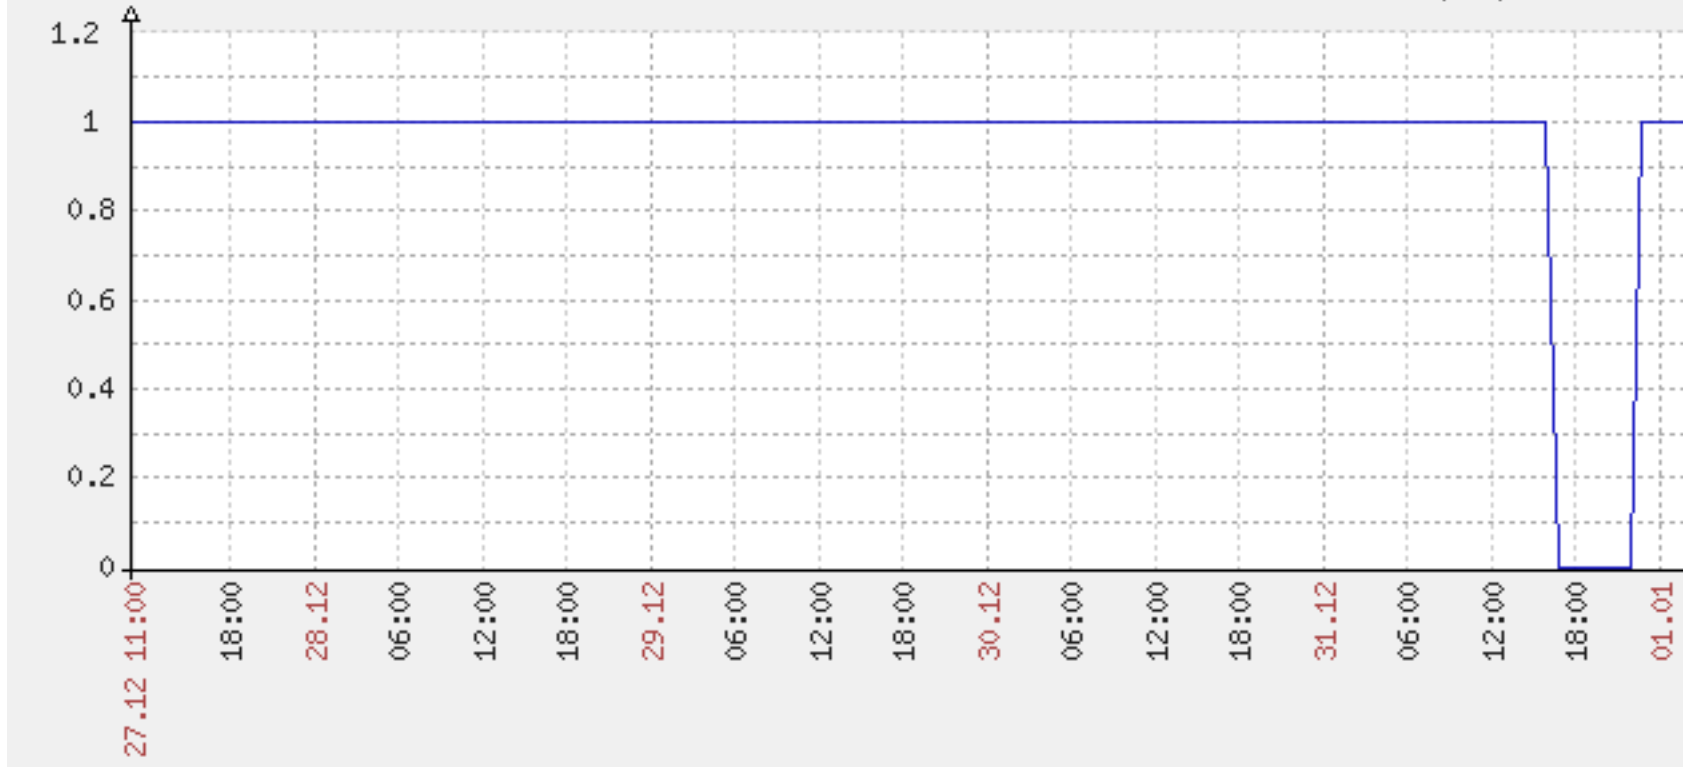

IFPBjpa-6350: Status (1m 23h)

PoP-PB – IFPB Sousa

rt-eafs: Status (1m 23h)

PoP-PB – UFCG Cajazeiras

UFCGczs-2350: Status (7d)

PoP-PB – UFCG Cuité

rt-ufcg-cuite: Status (1m 23h)

PoP-PB – UFPB Mamanguape

rtUFPBmguaape: Status (1m 23h)