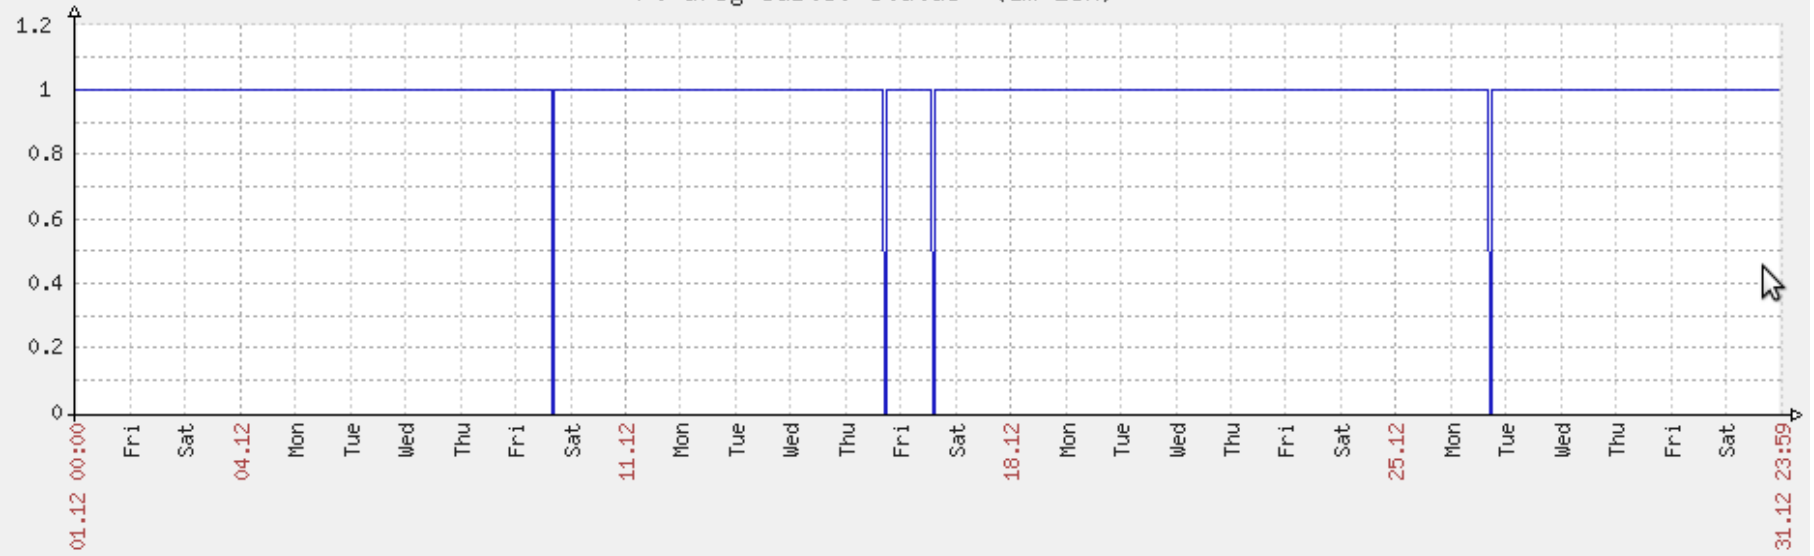

IFPBjpa-6350: Status (1m 23h)

PoP-PB – IFPB Sousa

rt-eafs: Status (1m 23h)

PoP-PB – UFCG Cajazeiras

UFCGczs-2350: Status (7d)

PoP-PB – UFCG Cuité

rt-ufcg-cuite: Status (1m 23h)

PoP-PB – UFPB Mamanguape

rtUFPBmguaape: Status (1m 23h)