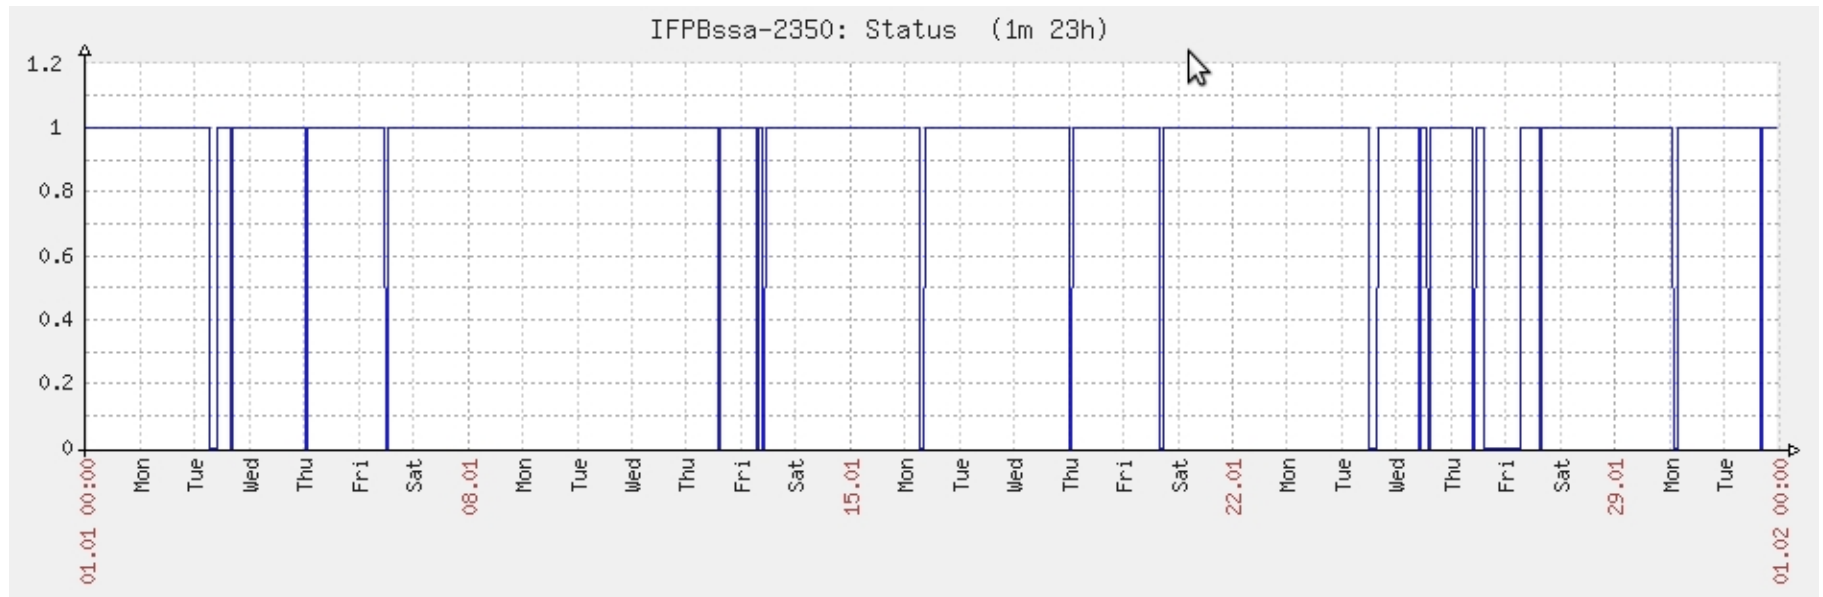

PoP-PB – IFPB Sousa