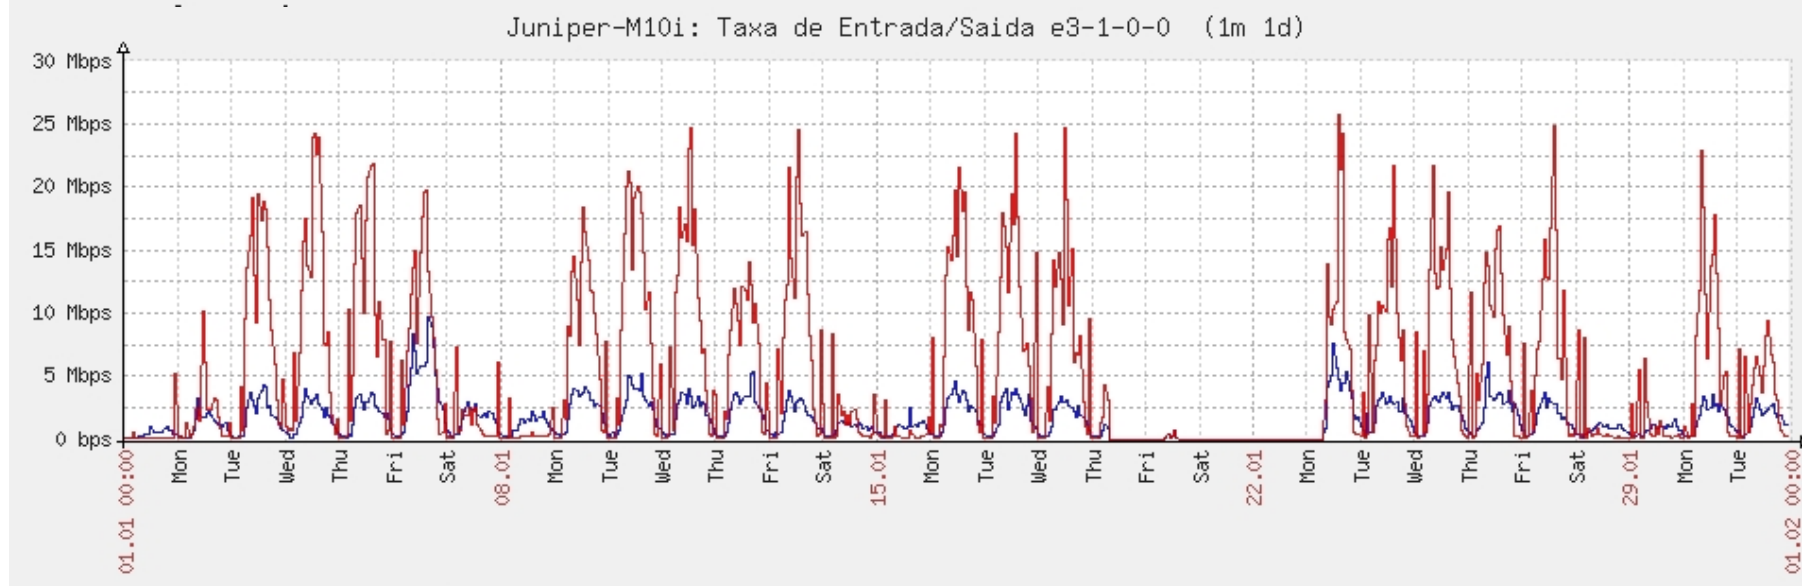

PoP-PB – IFPB João Pessoa