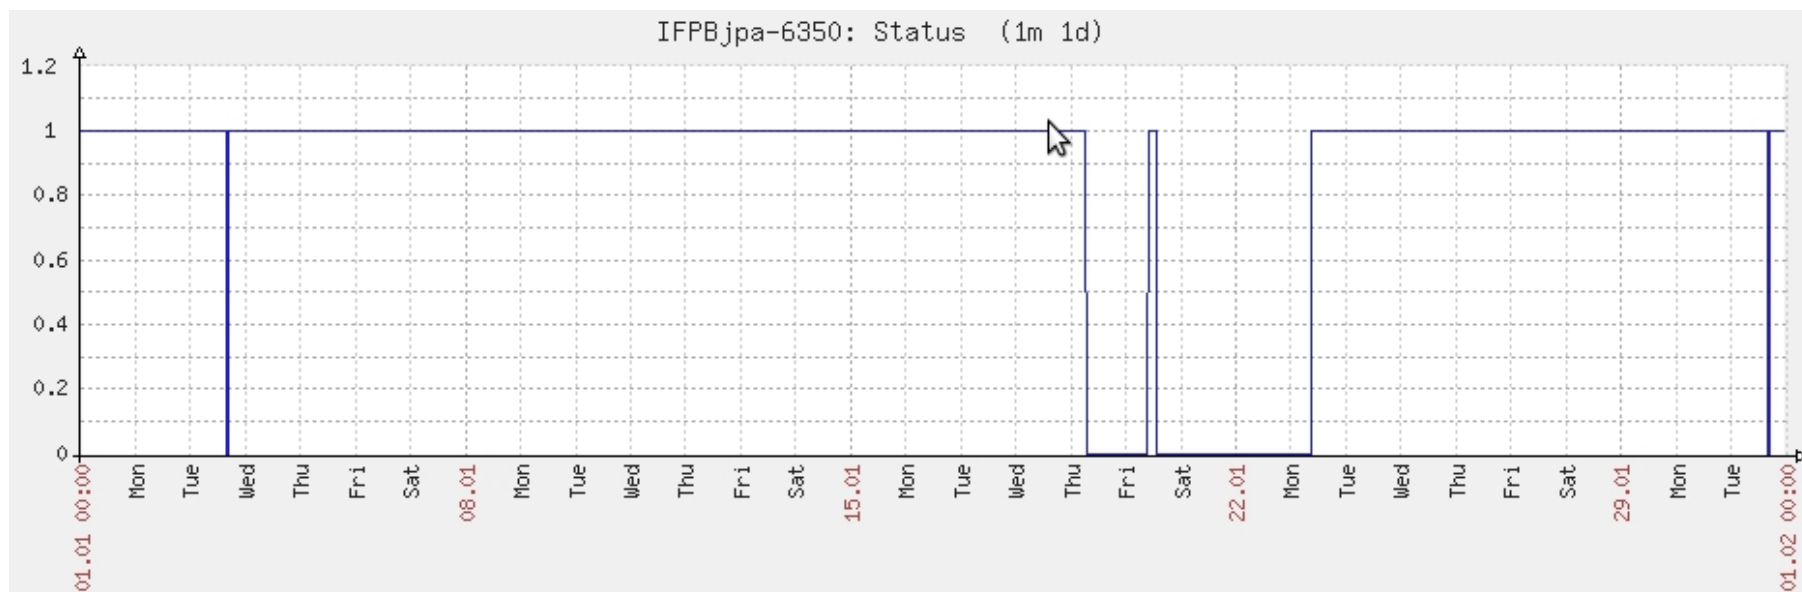

PoP-PB – IFPB João Pessoa