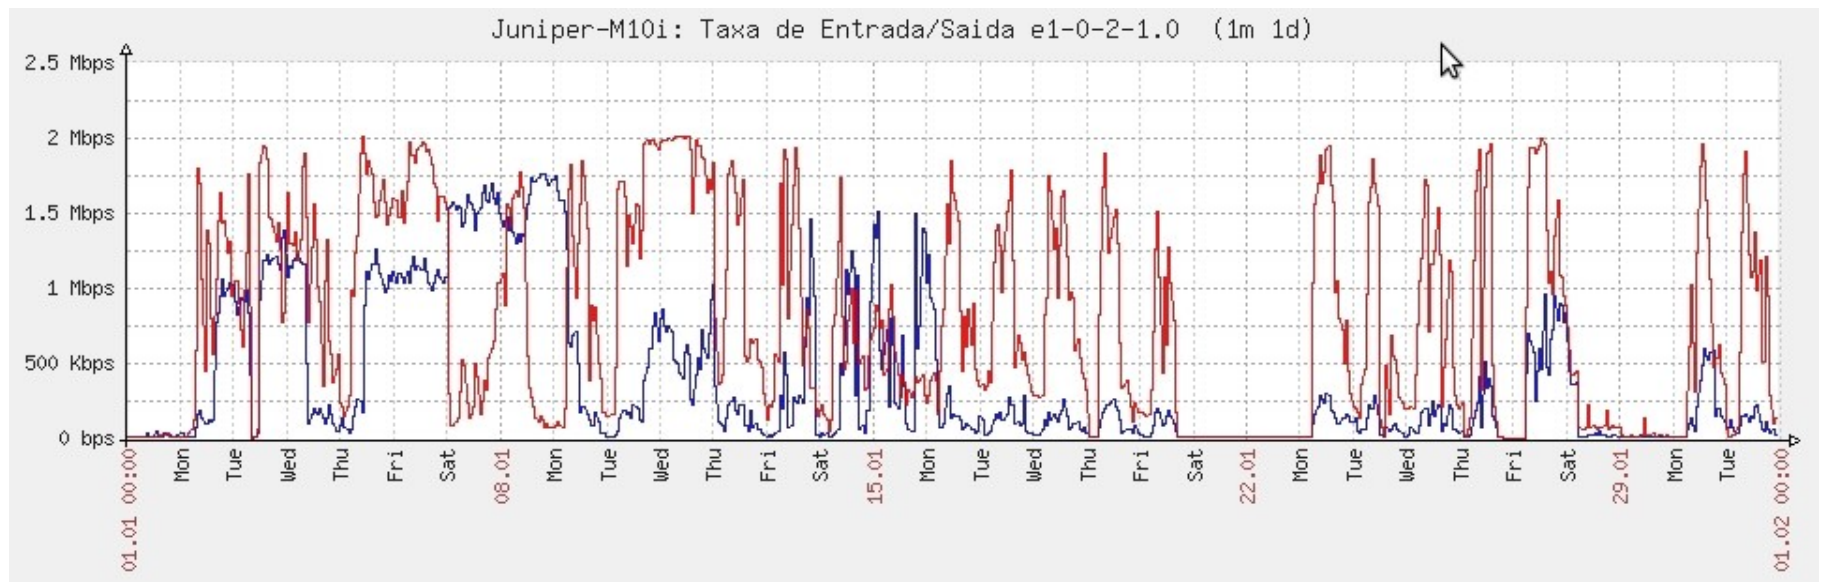

PoP-PB – IFPB Sousa