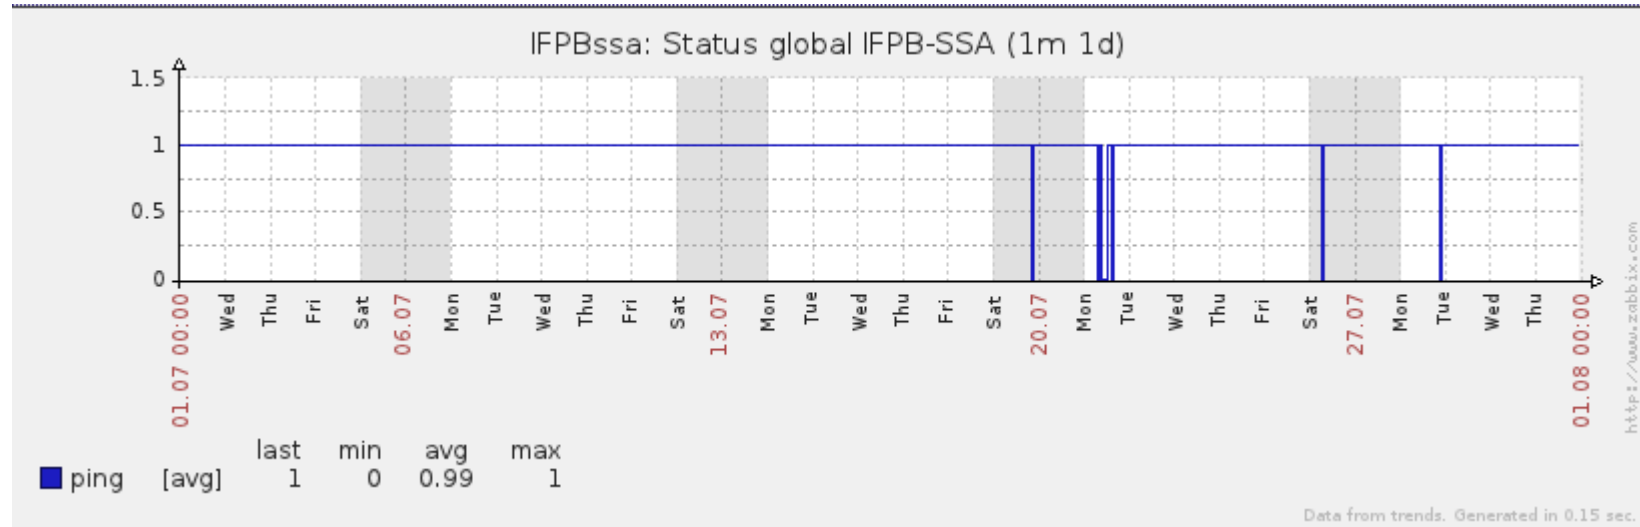

PoP-PB – IFPB Sousa