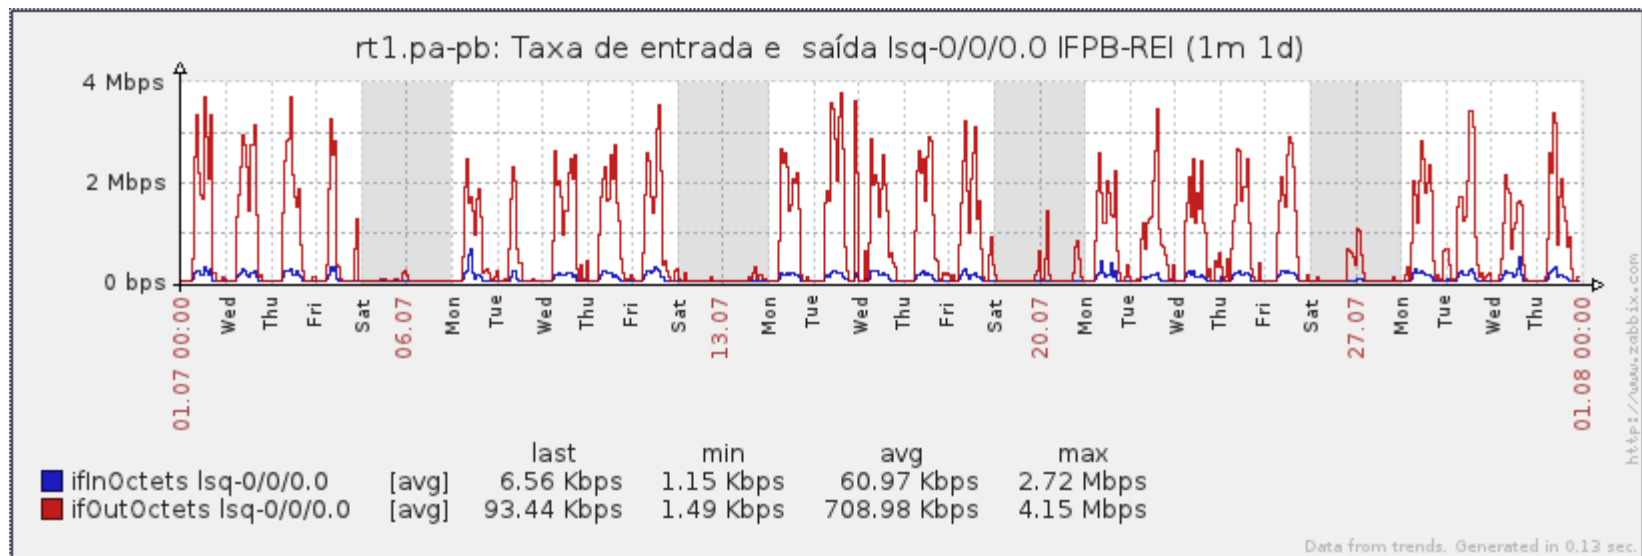

PoP-PB – IFPB Reitoria