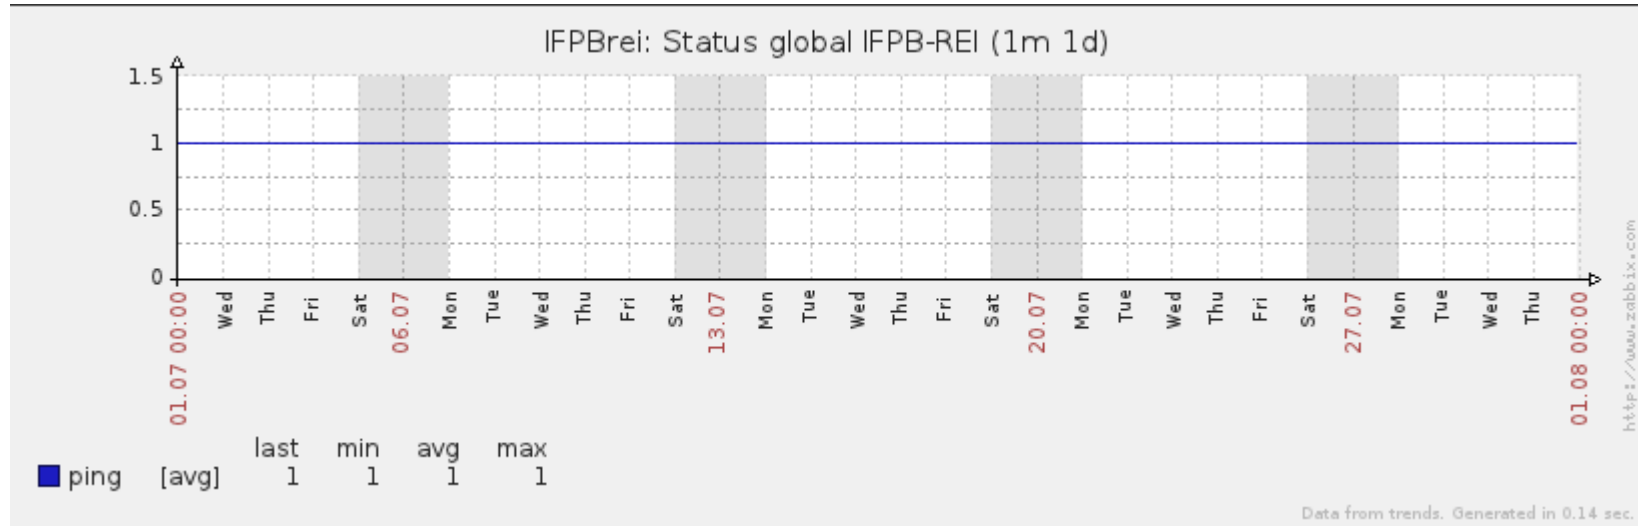

PoP-PB – IFPB Reitoria