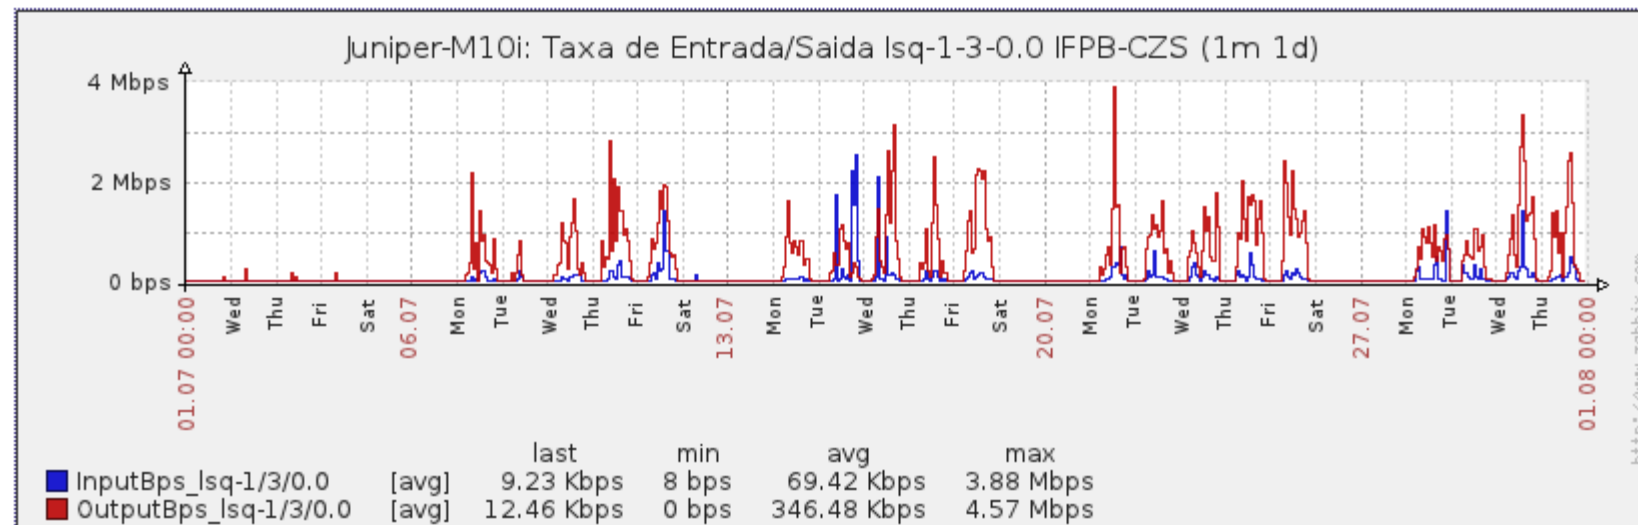

PA-PB – IFPB Cajazeiras