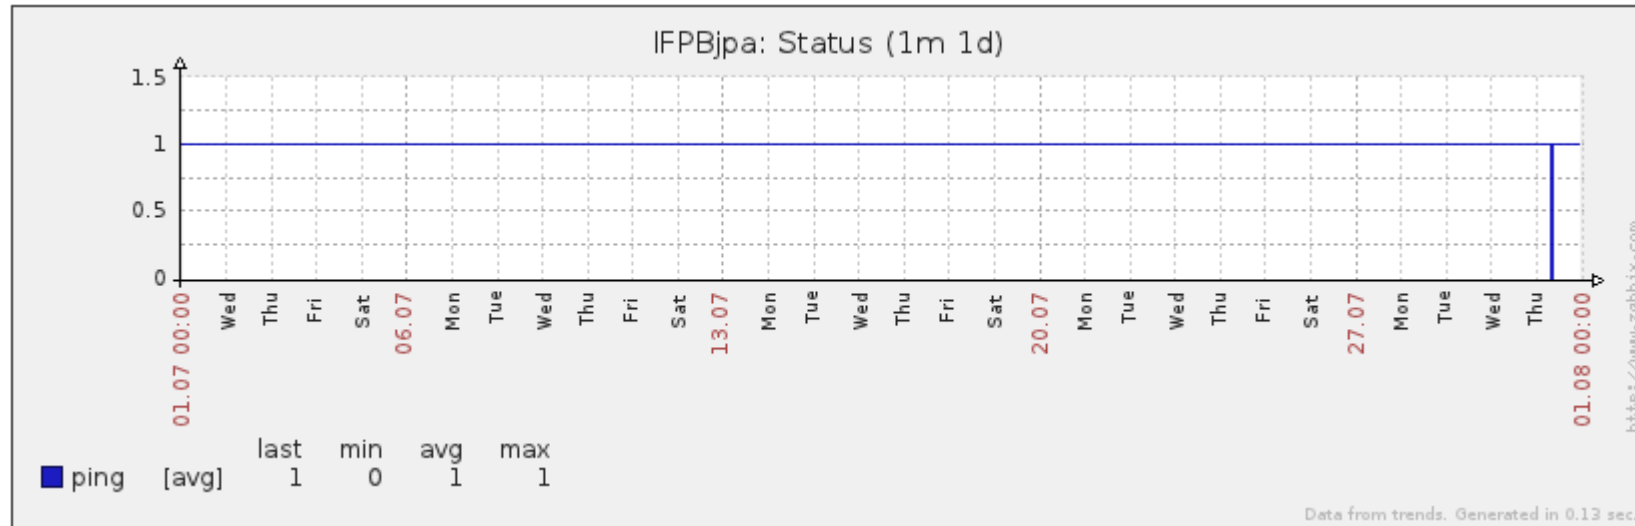

PoP-PB – IFPB João Pessoa