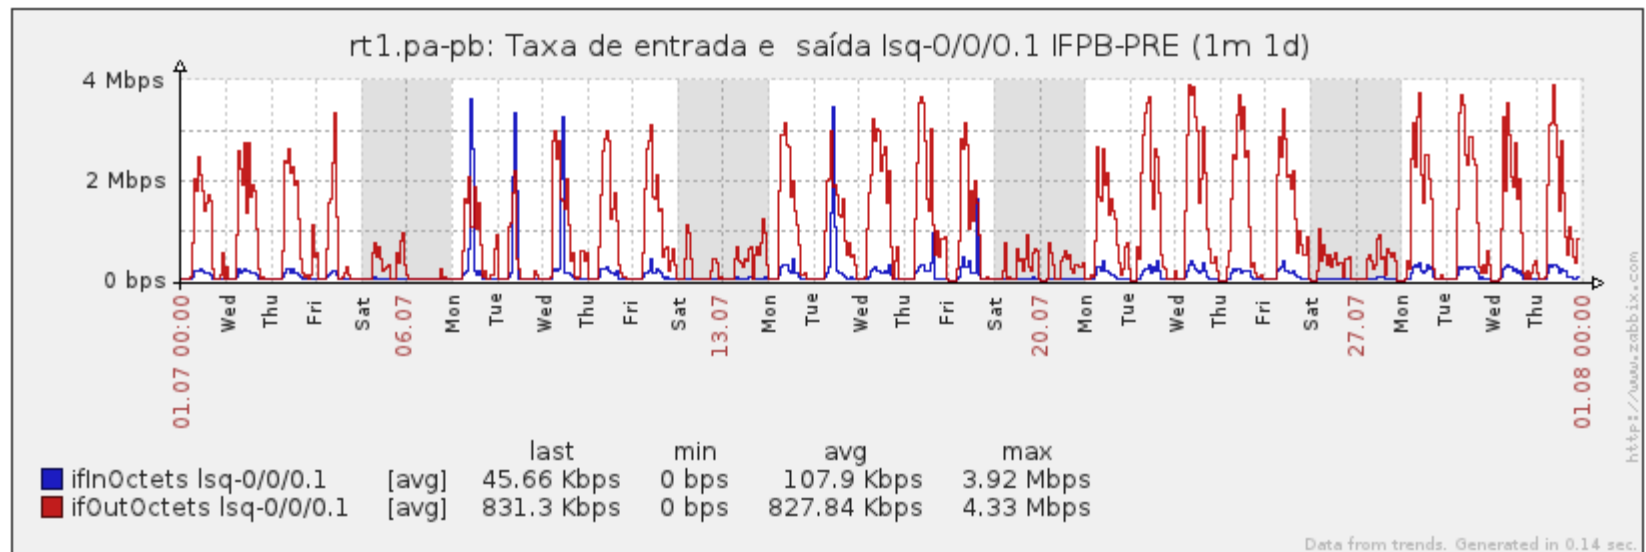

PoP-PB – IFPB Pro Reitoria de Extensão