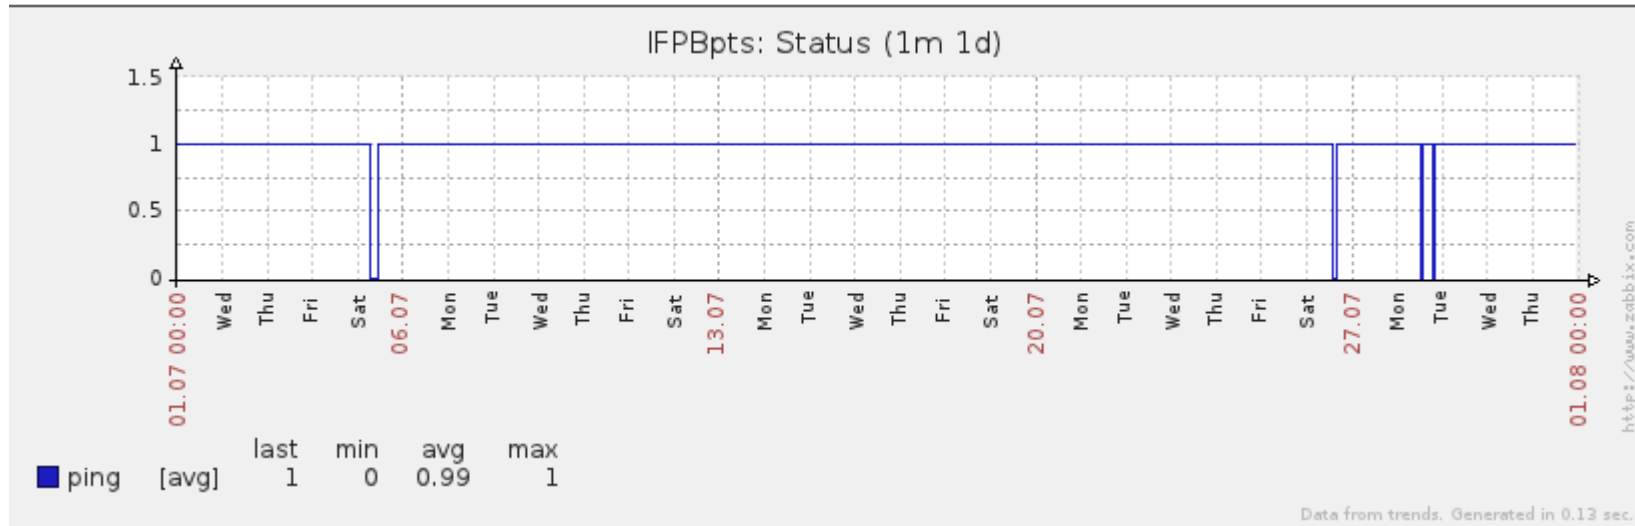

PoP-PB – IFPB Patos