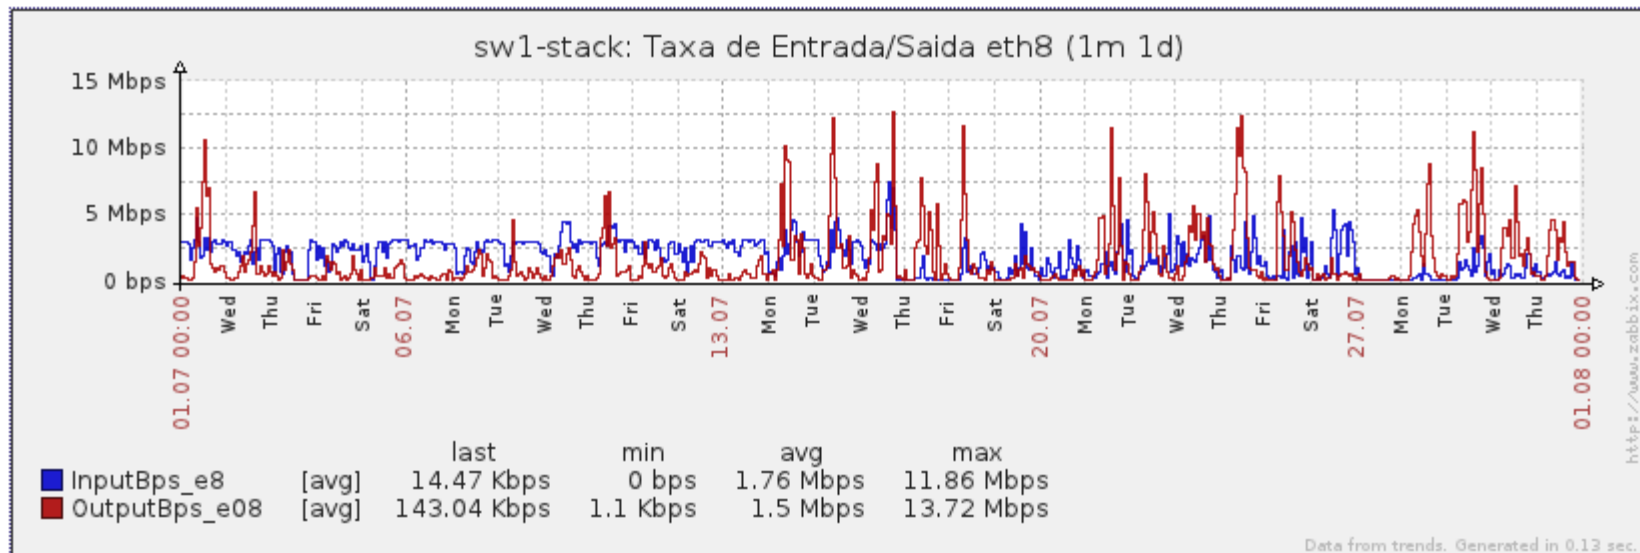

PA-PB – IFPB Princesa Isabel