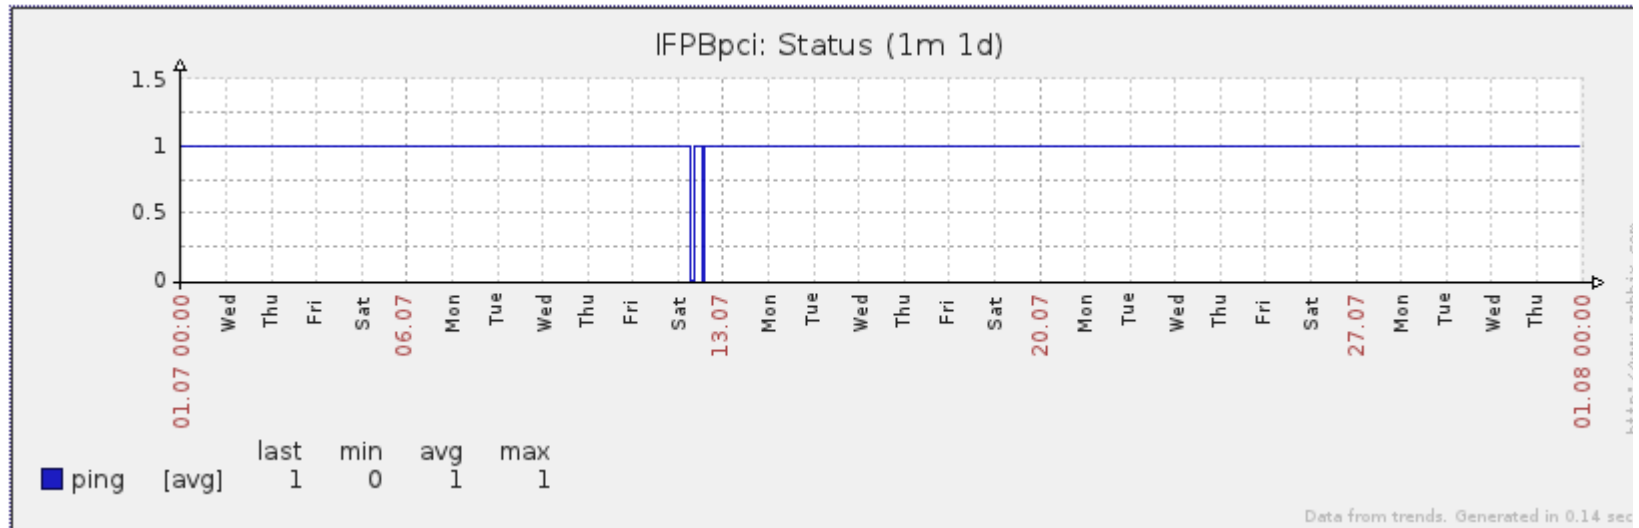

PoP-PB – IFPB Picuí