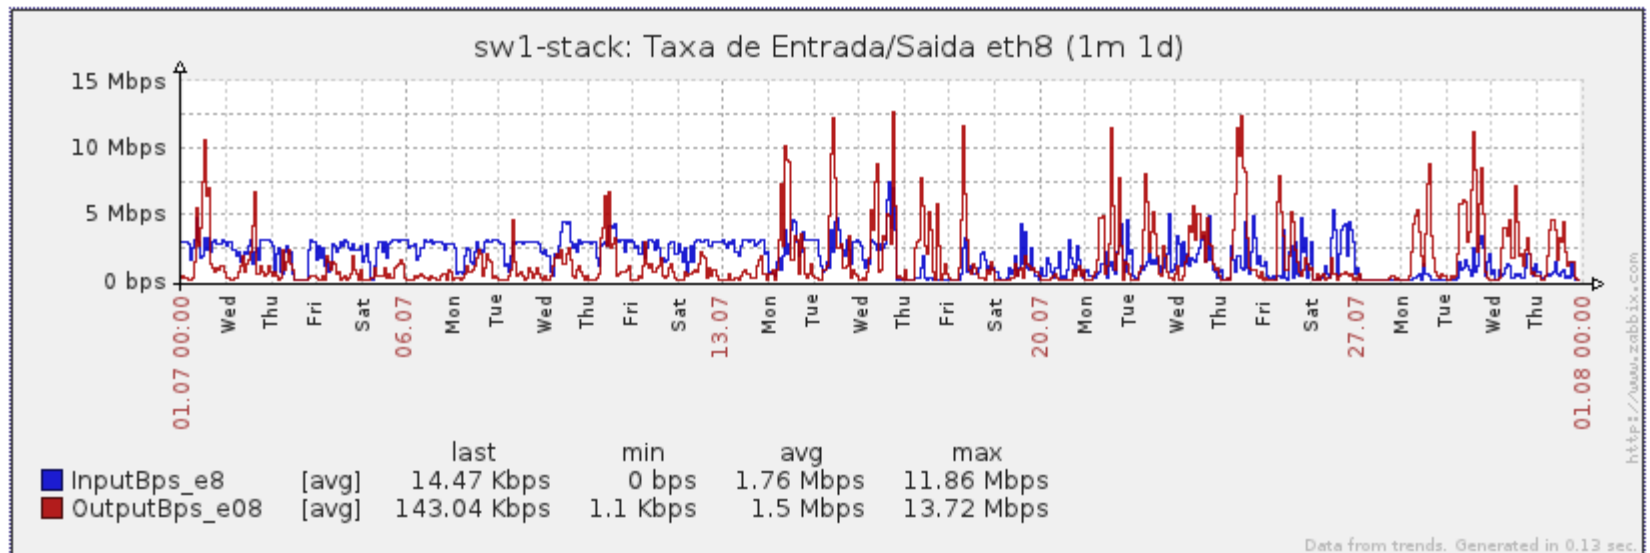

PoP-PB – IFPB Picuí