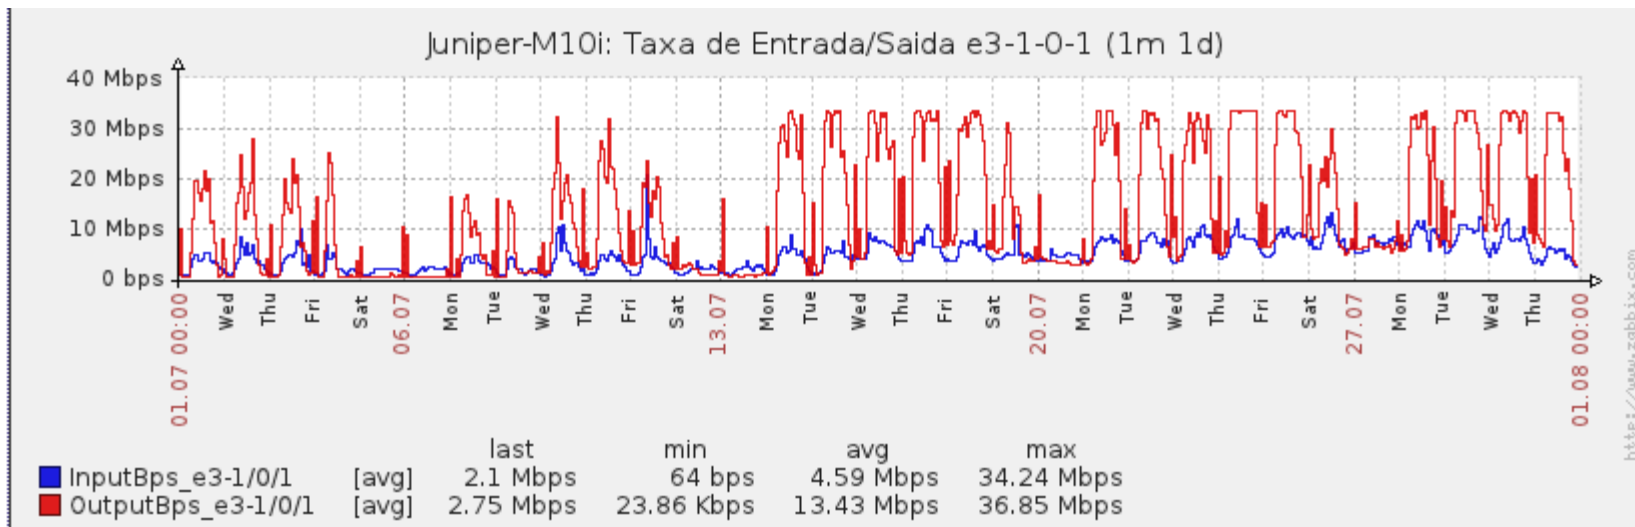

PoP-PB – IFPB João Pessoa