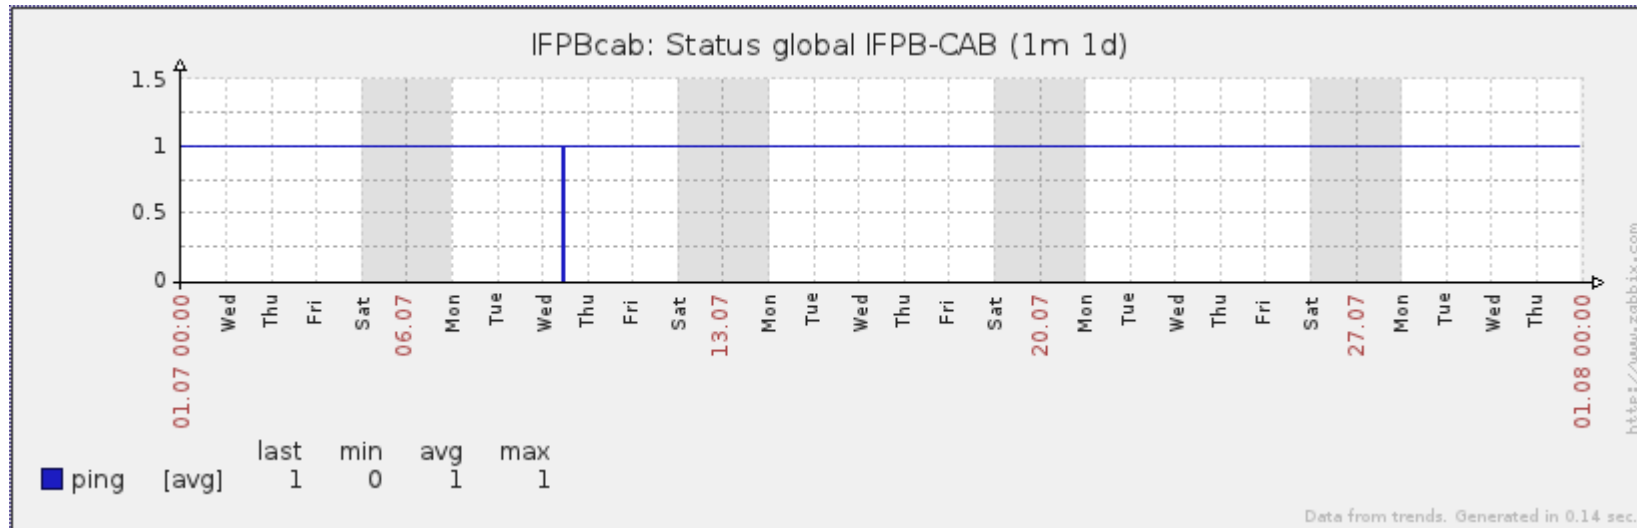

Gráficos de Conectividade em 07/2014

PA-PB – IFPB Cabedelo