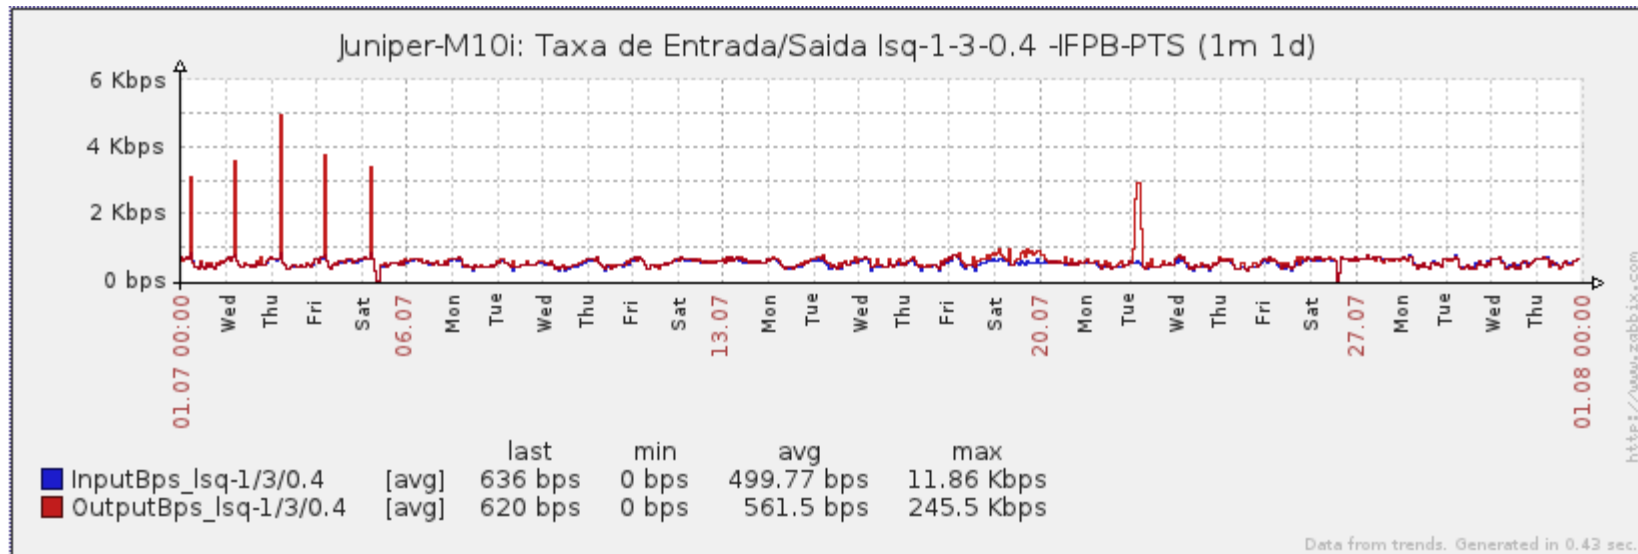

PoP-PB – IFPB Patos