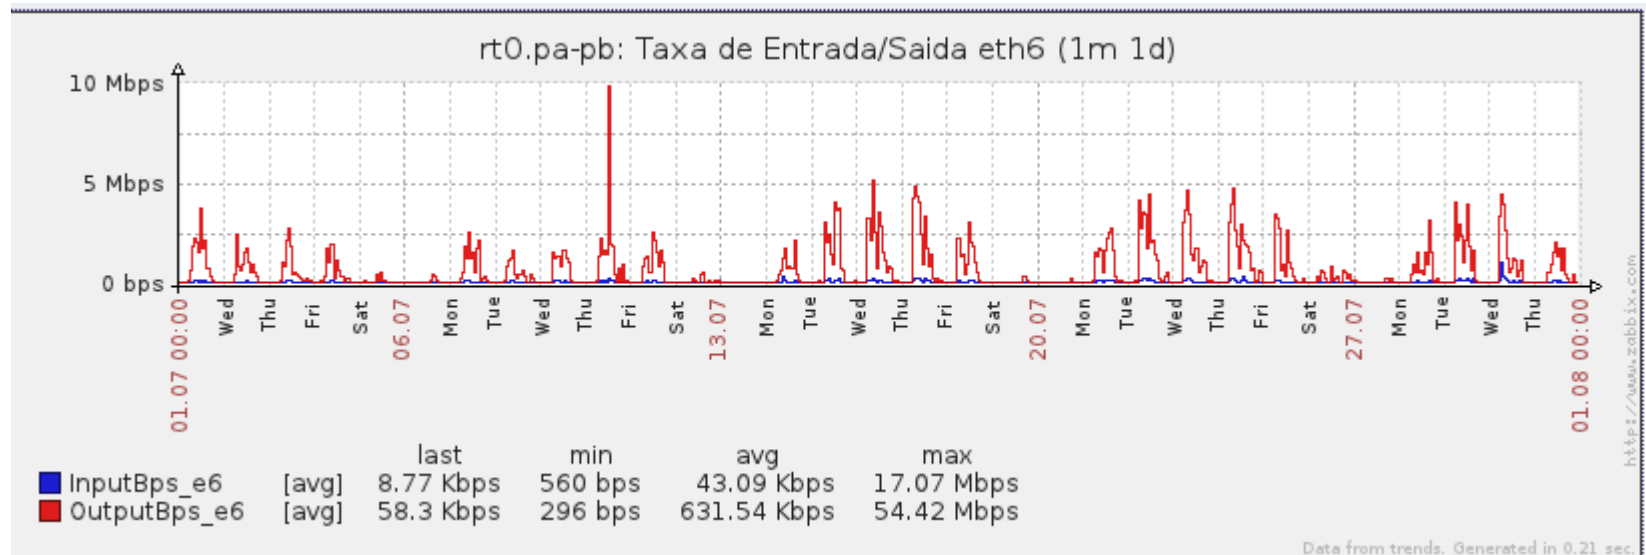

Gráficos de Conectividade em 07/2014

PA-PB – IFPB Cabedelo