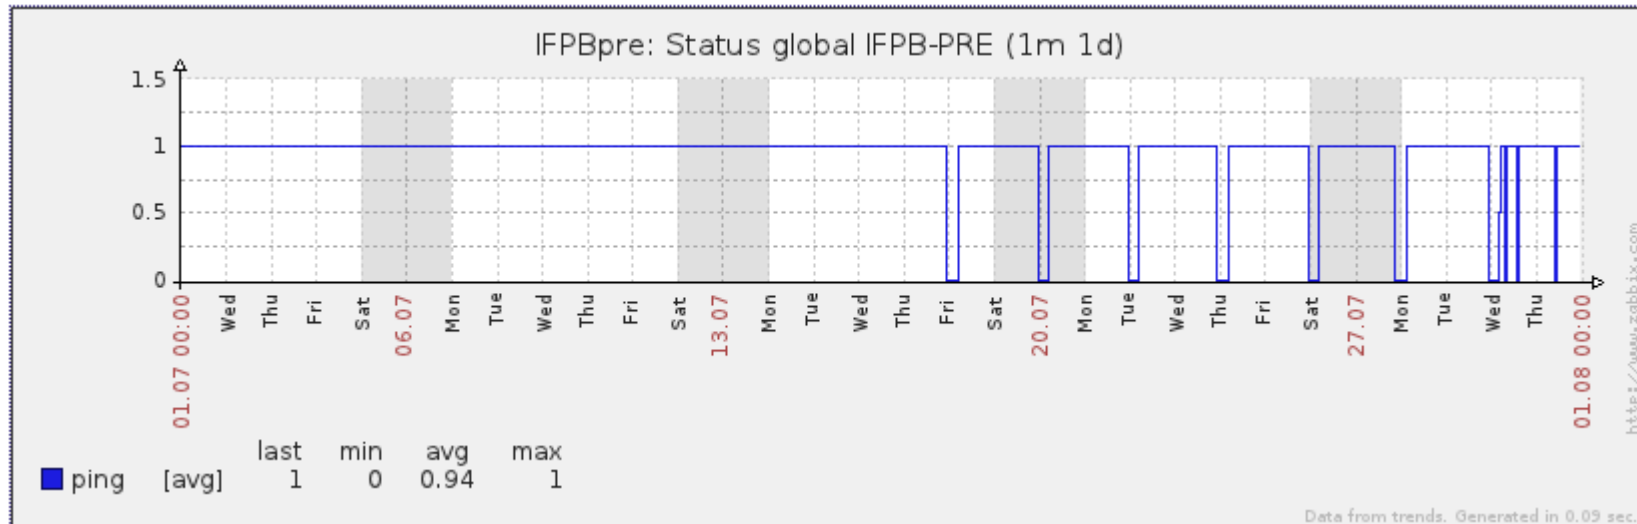

PoP-PB – IFPB Pro Reitoria de Extensão