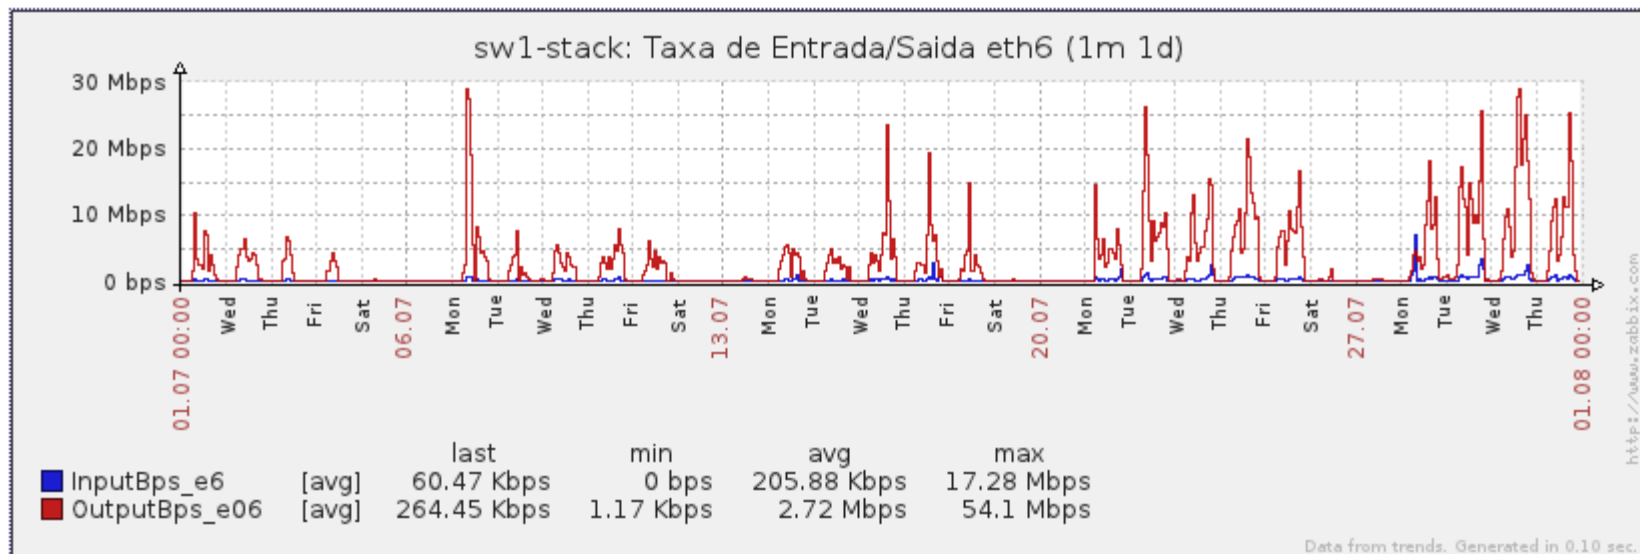

PoP-PB – IFPB Monteiro