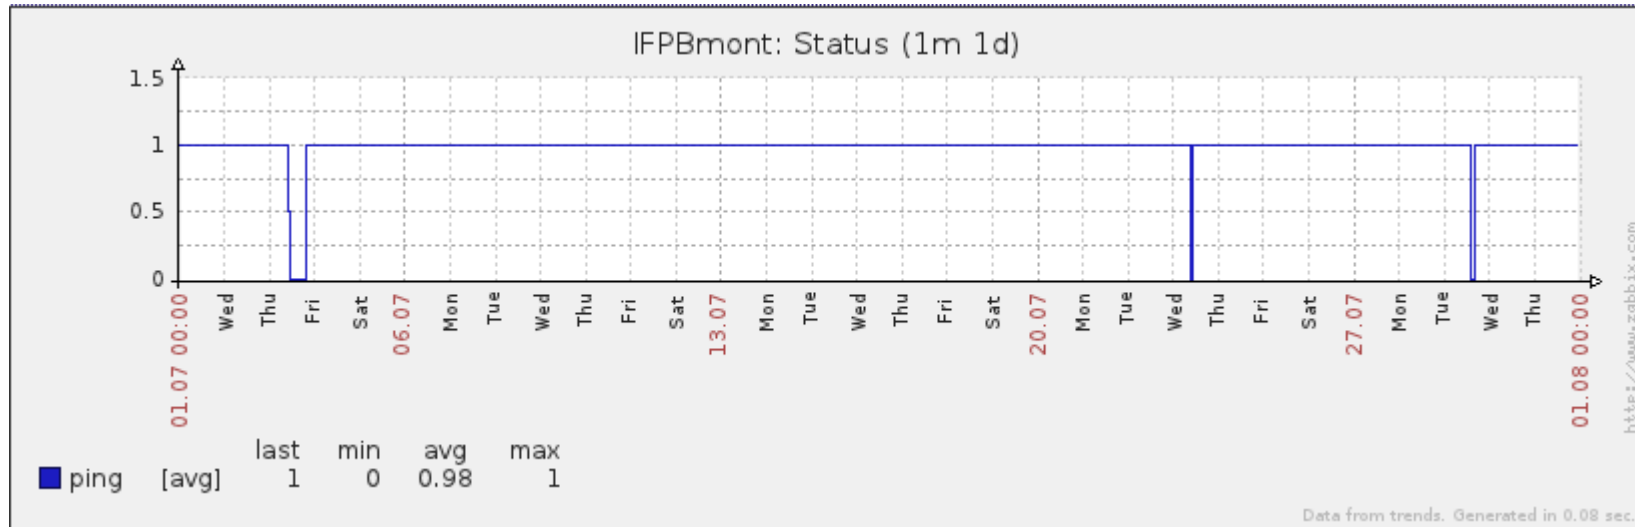

PoP-PB – IFPB Monteiro