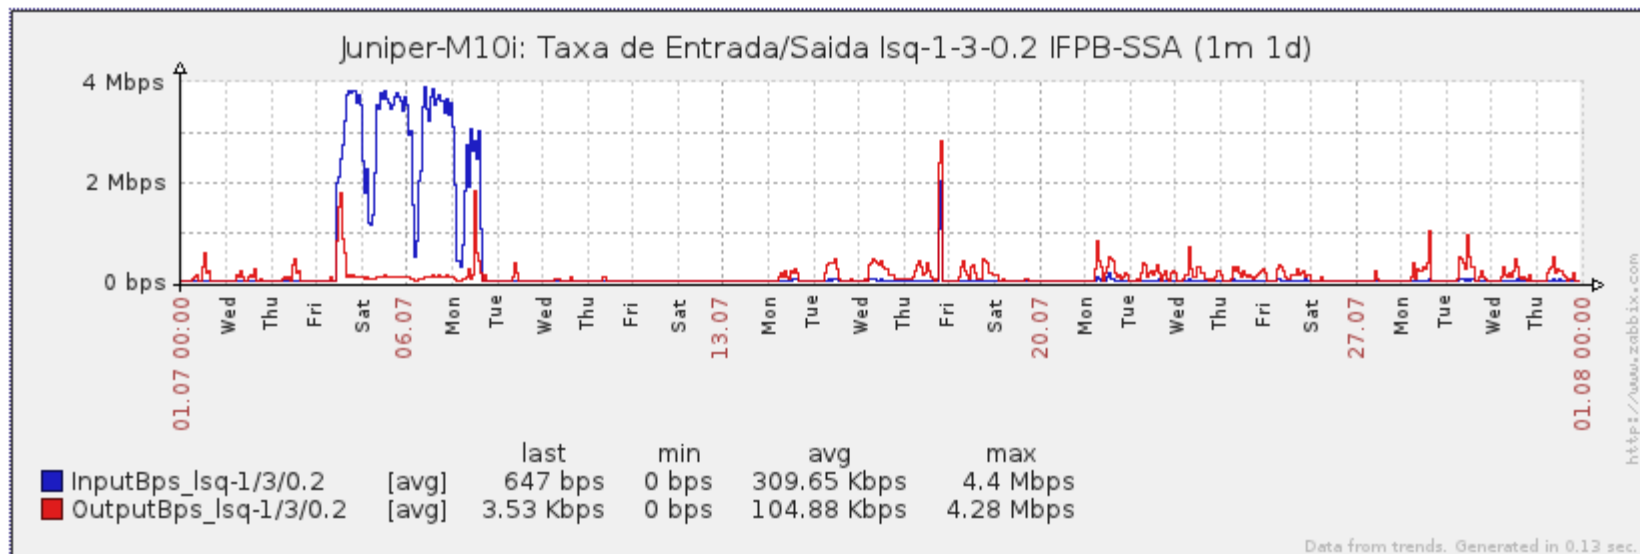

Ponto de Presença de RNP na Paraíba - PoP-PB

Relatório de conectividade de canais custeados pelo MCT

1. Estatísticas de Conectividade em 07/2014

Host	Disponibilidade	Indisponibilidade			
		Total	PoP-PB	Operadora	Cliente
IFPBcab	100.00%	0.00%	0.00%	0.00%	0.00%
IFPBczs	100.00%	0.00%	0.00%	0.00%	0.00%
IFPBjpa	100.00%	0.00%	0.00%	0.00%	0.00%
IFPBmont	99.03%	0.97%	0.00%	0.97%	0.00%
IFPBpci	99.86%	0.14%	0.00%	0.14%	0.00%
IFPBpiz	98.99%	1.01%	0.00%	1.01%	0.00%
IFPBpre	95.41%	4.59%	0.00%	0.01%	4.58%
IFPBpts	99.39%	0.61%	0.00%	0.00%	0.61%
IFPBrei	100.00%	0.00%	0.00%	0.00%	0.00%
IFPBssa	99.87%	0.13%	0.00%	0.00%	0.13%
UFCGcte-20	99.84%	0.16%	0.00%	0.16%	0.00%
UFCGcte-100	99.68%	0.32%	0.00%	0.32%	0.00%
UFCGczs	96.53%	3.47%	0.00%	0.00%	3.47%
UFCGpbl	99.46%	0.54%	0.00%	0.00%	0.54%
UFCGssa	86.71%	13.29%	0.00%	13.29%	0.00%
UFPBare	99.99%	0.01%	0.00%	0.00%	0.01%
UFPBban	99.97%	0.03%	0.00%	0.03%	0.00%
UFPBmam	97.36%	2.64%	0.00%	2.63%	0.01%
UFPBrto	97.40%	2.60%	0.00%	2.60%	0.00%

Gráficos de Conectividade em 07/2014

PA-PB – IFPB Cabedelo

PA-PB – IFPB Cajazeiras

PoP-PB – IFPB Patos

PoP-PB – IFPB Picuí

PA-PB – IFPB Princesa Isabel

PoP-PB – IFPB João Pessoa

PoP-PB – IFPB Monteiro

PoP-PB – IFPB Pro Reitoria de Extensão

PoP-PB – IFPB Reitoria

PoP-PB – IFPB Sousa

PoP-PB – UFCG Cajazeiras

PoP-PB – UFCG Sousa

PoP-PB – UFCG Pombal

PoP-PB – UFCG Cuité (Br27 20Mbps)

PoP-PB – UFCG Cuité (Telebras 100Mbps)