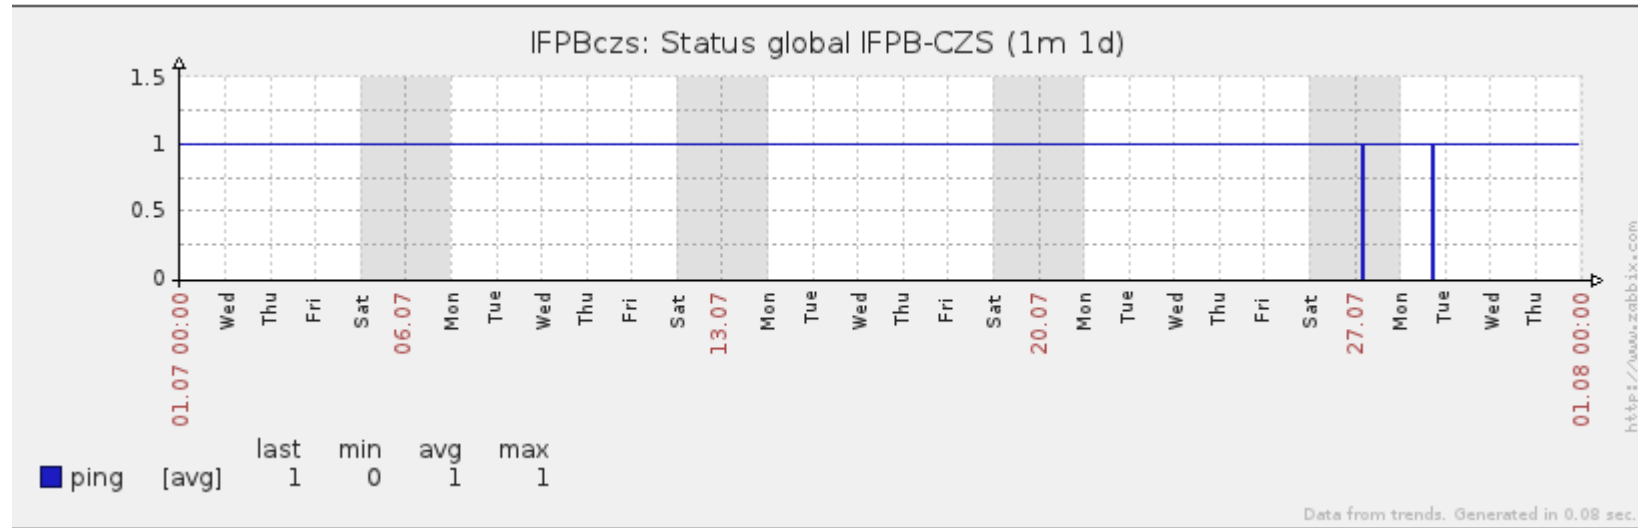

PA-PB – IFPB Cajazeiras