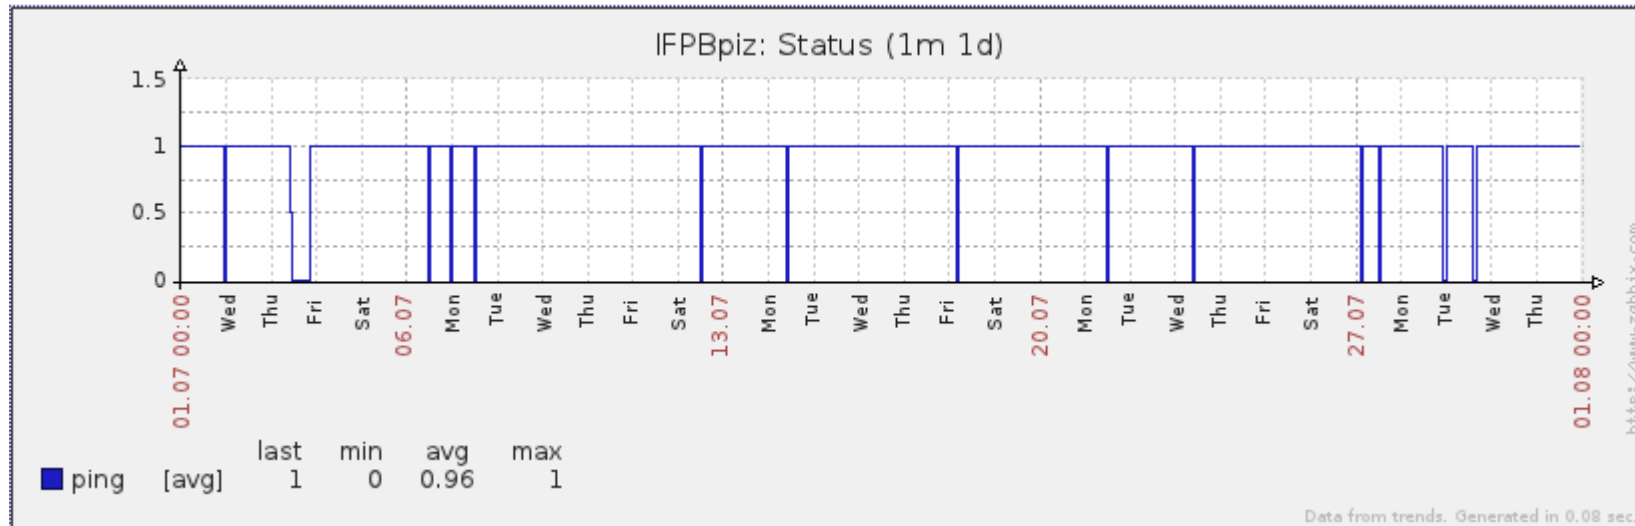

PA-PB – IFPB Princesa Isabel