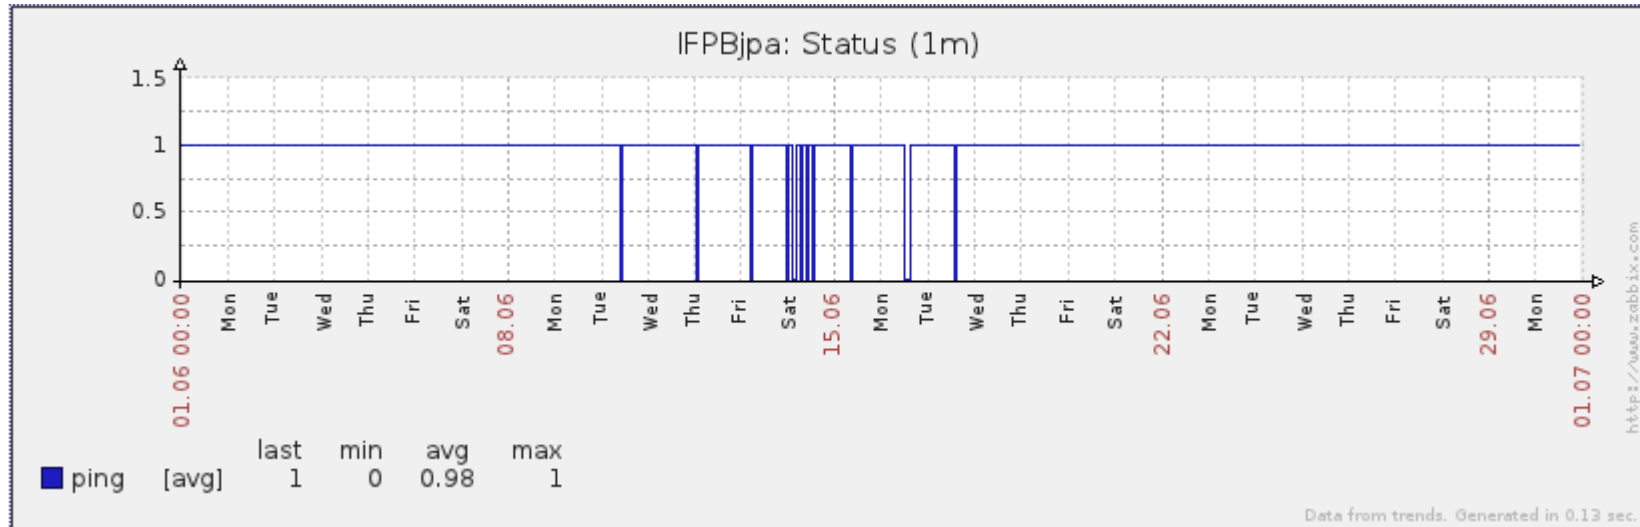

PoP-PB – IFPB João Pessoa