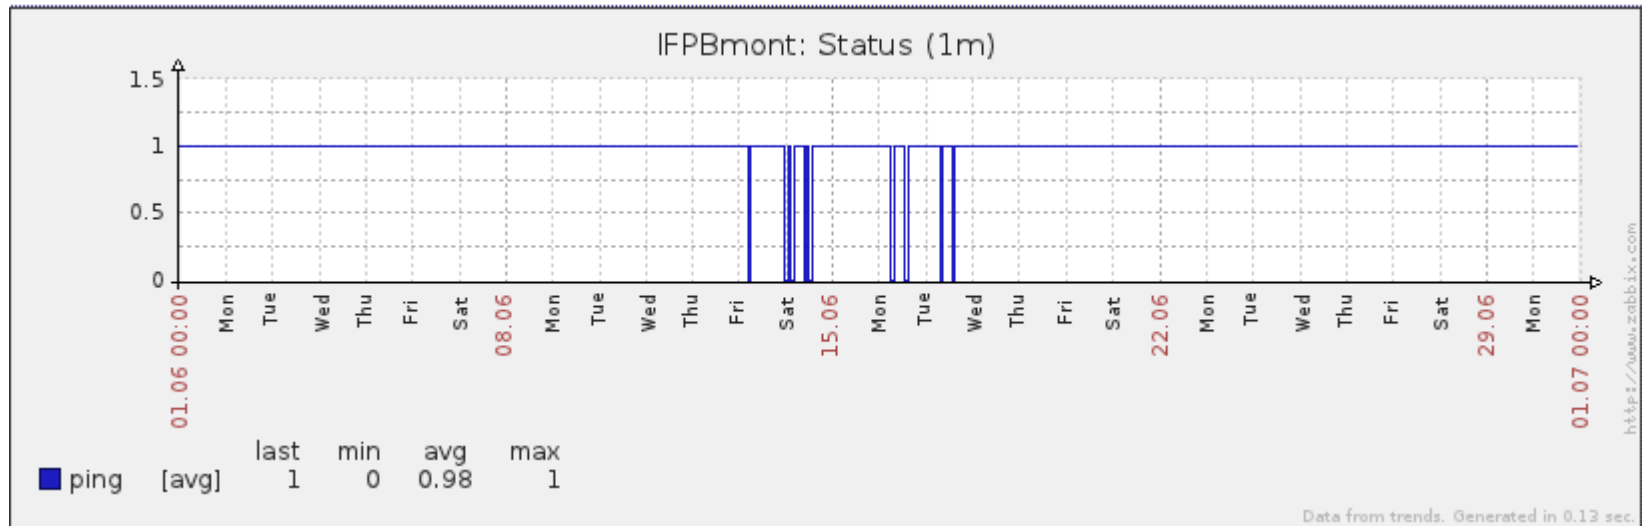

PoP-PB – IFPB Monteiro