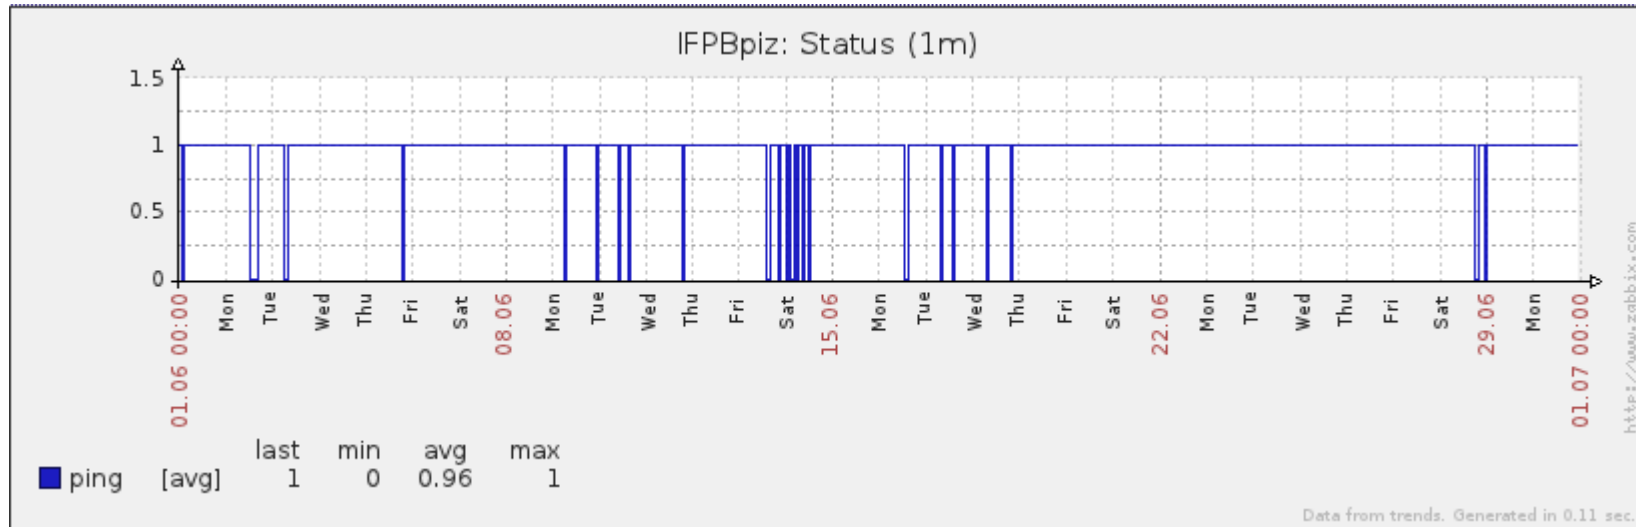

PA-PB – IFPB Princesa Isabel