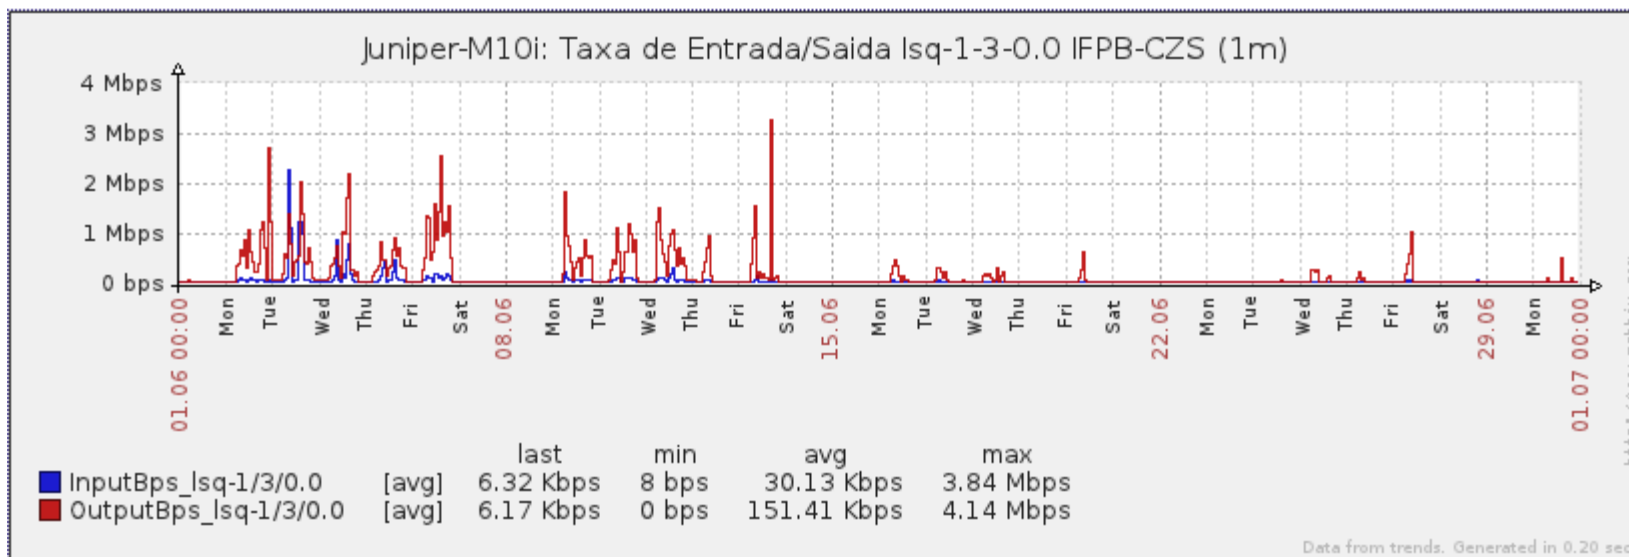

PA-PB – IFPB Cajazeiras