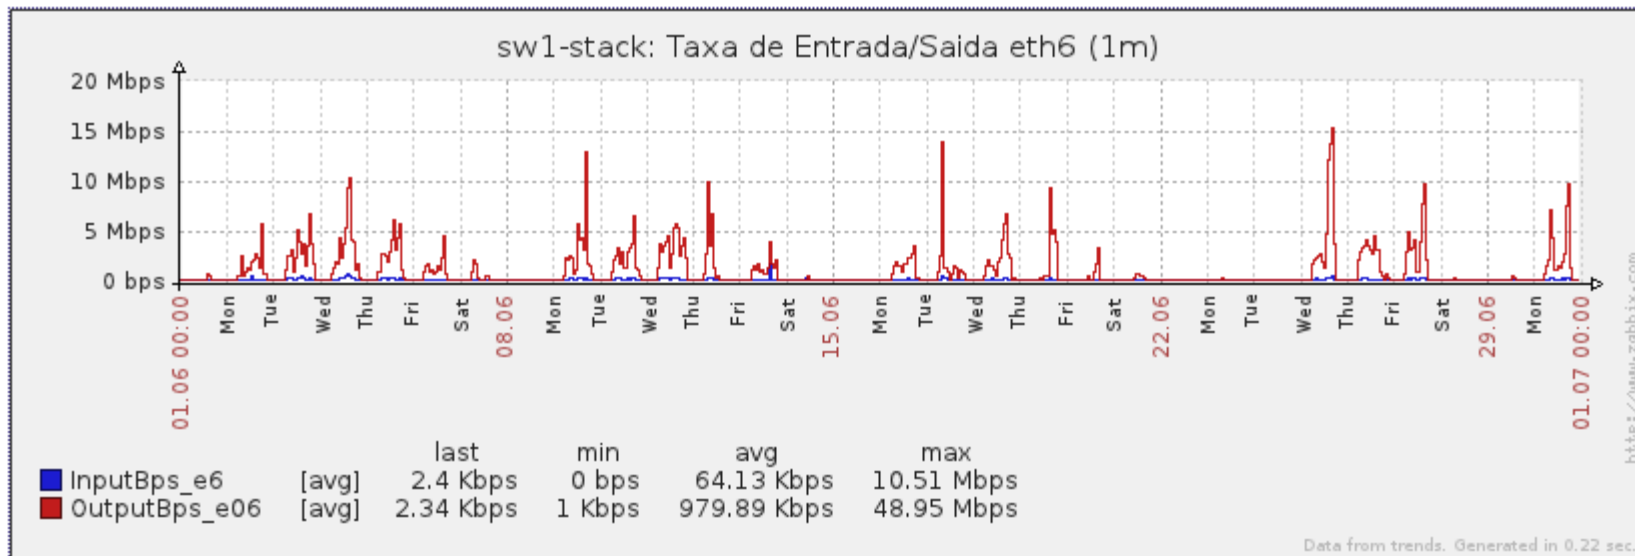

PoP-PB – IFPB Monteiro