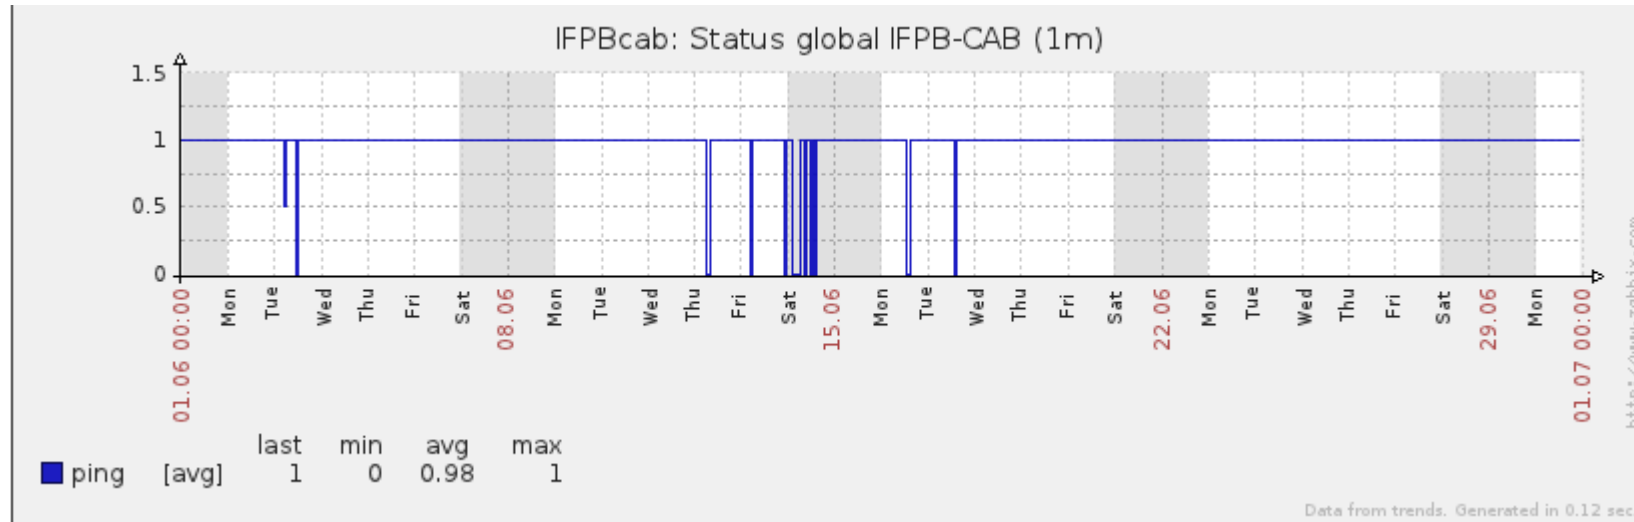

Gráficos de Conectividade em 06/2014

PA-PB – IFPB Cabedelo