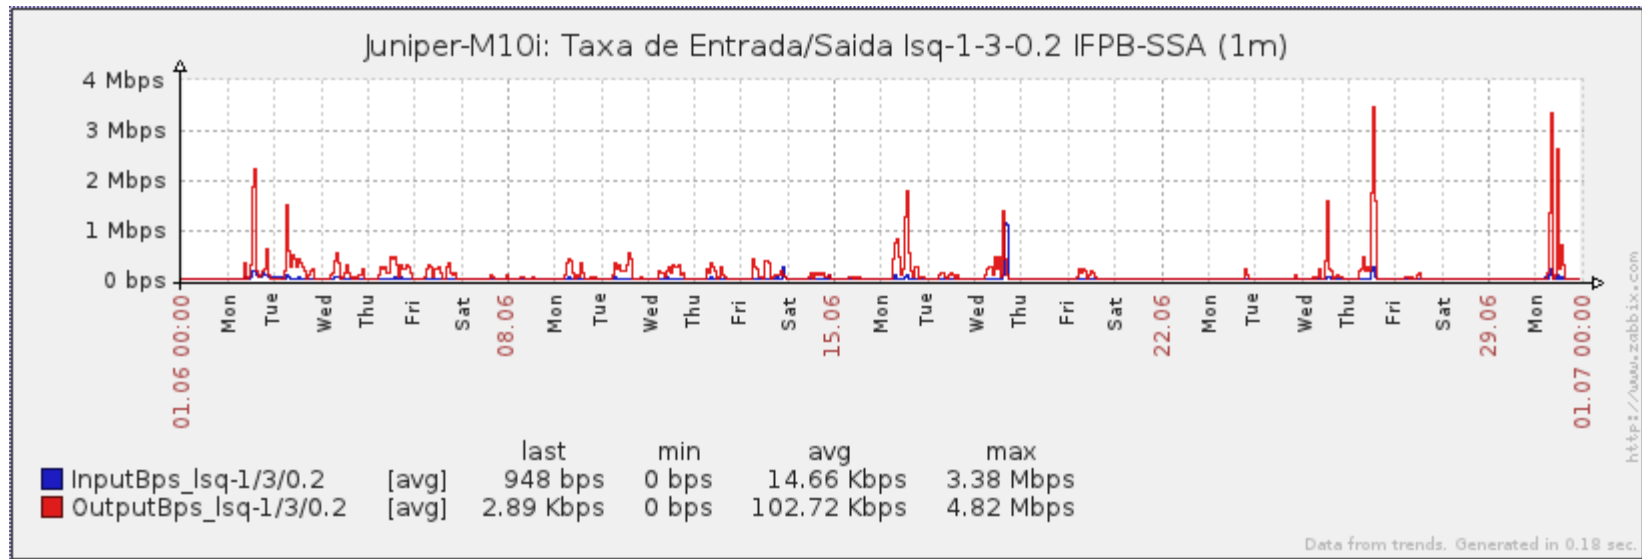

PoP-PB – IFPB Sousa