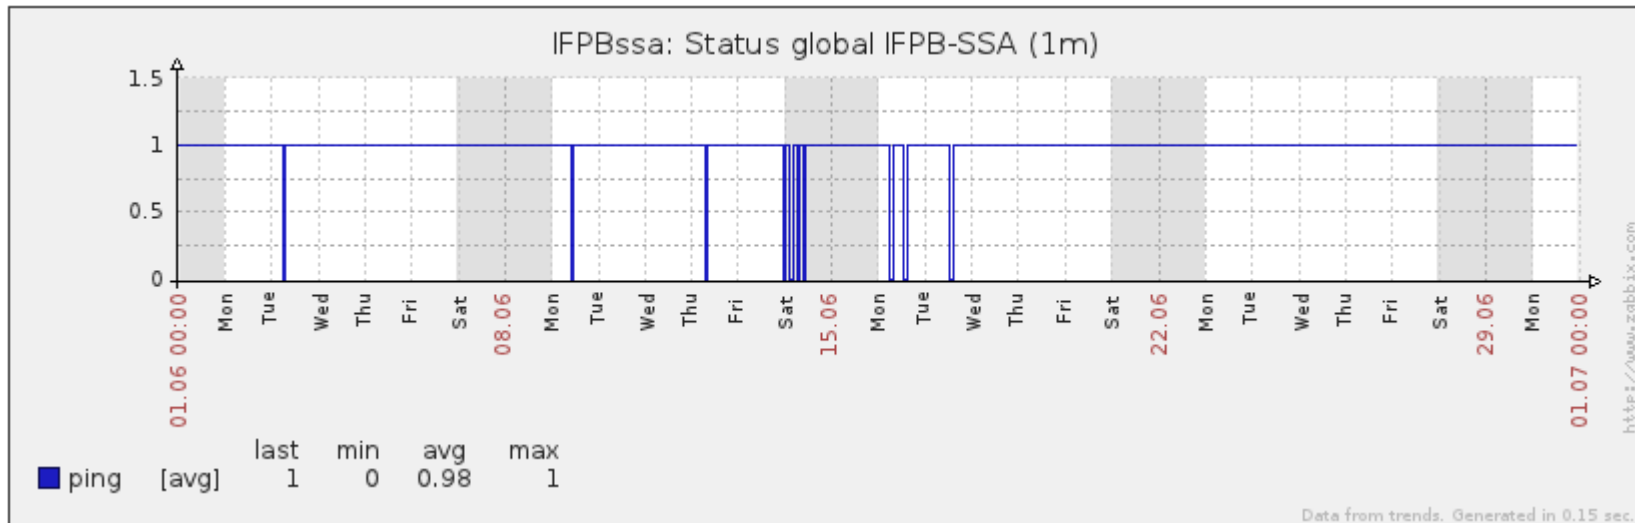

PoP-PB – IFPB Sousa