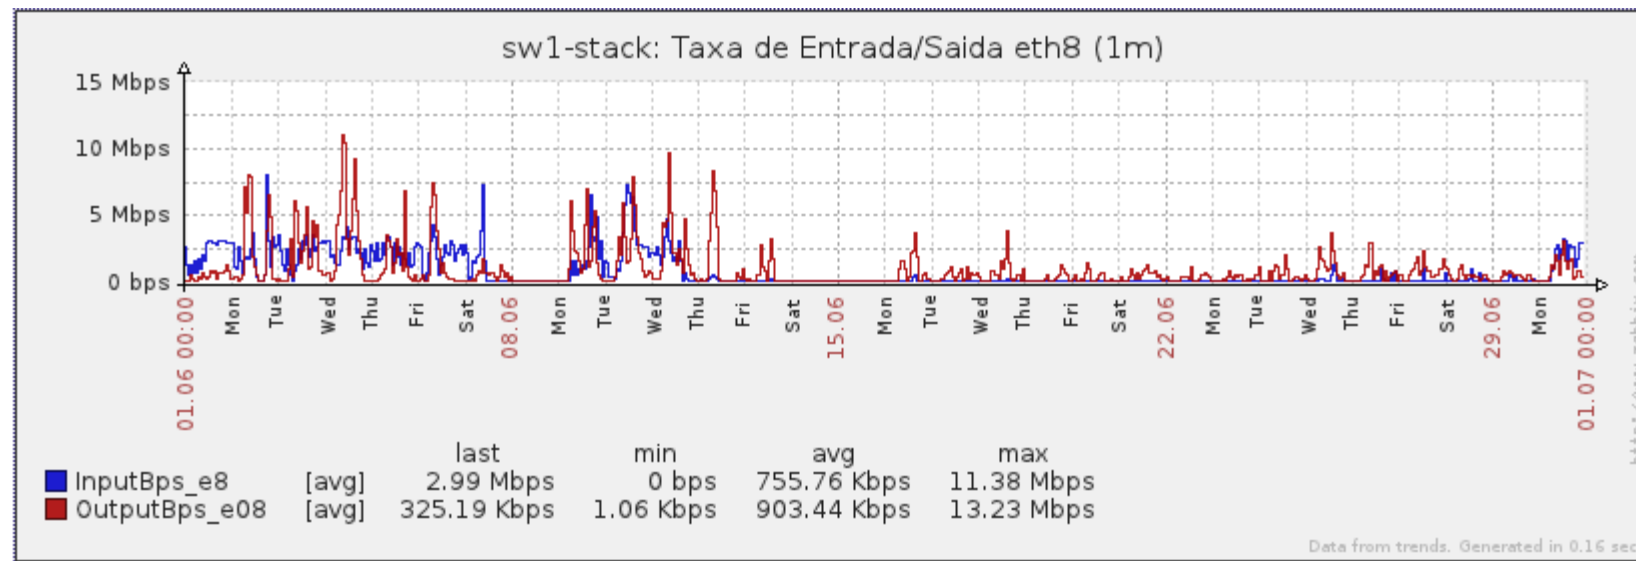

PA-PB – IFPB Princesa Isabel