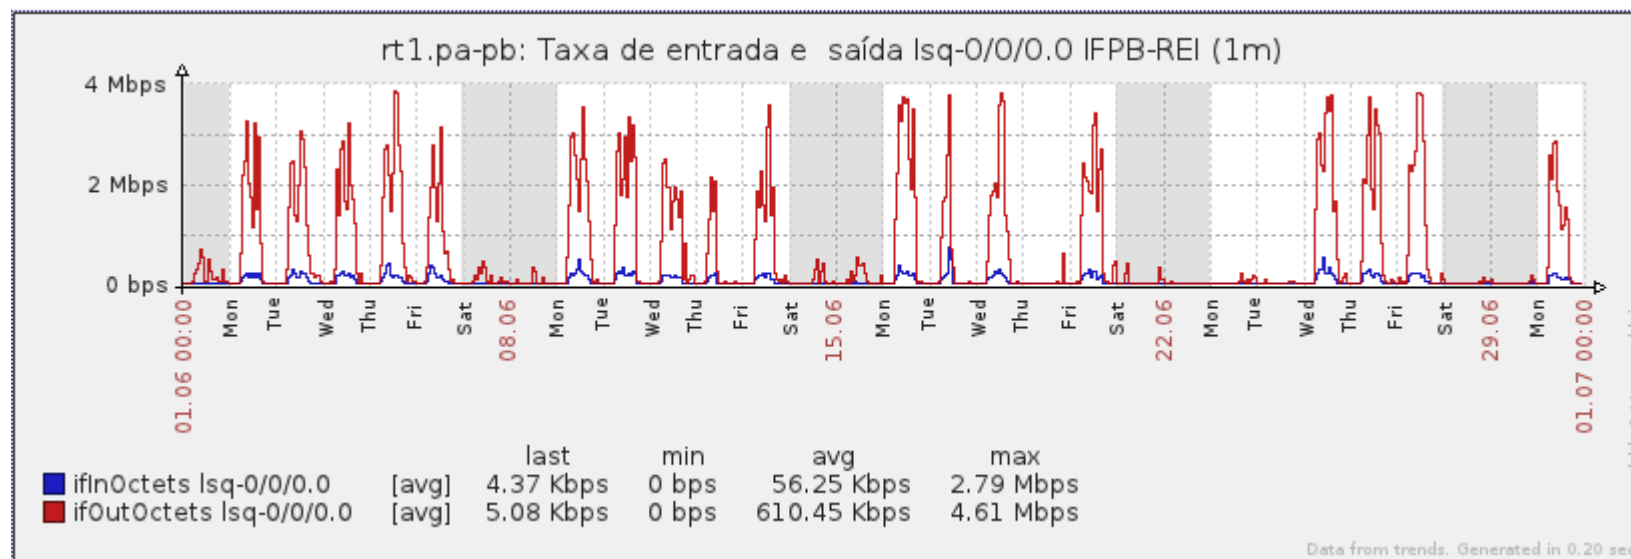

Ponto de Presença de RNP na Paraíba - PoP-PB

Relatório de conectividade de canais custeados pelo MCT

1. Estatísticas de Conectividade em 06/2014

| Host | Disponibilidade | Indisponibilidade | | | |
|----------------------|-----------------|-------------------|--------|-----------|---------|
| | | Total | PoP-PB | Operadora | Cliente |
| IFPB Cabedelo | 99.86% | 0.13% | 0.00% | 0.13% | 0.00% |
| IFPB Cajazeiras | 99.97% | 0.03% | 0.00% | 0.03% | 0.00% |
| IFPB João Pessoa | 99.97% | 0.02% | 0.00% | 0.03% | 0.00% |
| IFPB Monteiro | 99.96% | 0.03% | 0.00% | 0.04% | 0.00% |
| IFPB Picuí | 99.97% | 0.03% | 0.00% | 0.03% | 0.00% |
| IFPB Princesa Isabel | 99.32% | 0.67% | 0.00% | 0.67% | 0.00% |
| IFPB Pro reit. | 92.52% | 7.47% | 0.00% | 0.81% | 6.67% |
| IFPB Patos | 99.97% | 0.02% | 0.00% | 0.03% | 0.00% |
| IFPB Reitoria | 99.89% | 0.11% | 0.00% | 0.06% | 0.05% |
| IFPB Sousa | 99.81% | 0.19% | 0.00% | 0.07% | 0.13% |
| UFCG Cuite 20 | 99.96% | 0.04% | 0.00% | 0.04% | 0.00% |
| UFCG Cuite 100 | 99.32% | 0.68% | 0.00% | 0.68% | 0.00% |
| UFCG Cajazeiras | 92.85% | 7.14% | 0.00% | 1.39% | 5.75% |
| UFCG Pombal | 99.97% | 0.03% | 0.00% | 0.03% | 0.00% |
| UFCG Sousa | 99.97% | 0.02% | 0.00% | 0.03% | 0.00% |
| UFPB Areia | 99.89% | 0.11% | 0.00% | 0.04% | 0.07% |
| UFPB Bananeiras | 99.97% | 0.03% | 0.00% | 0.03% | 0.00% |
| UFPB Mamanguape | 99.62% | 0.38% | 0.00% | 0.38% | 0.00% |
| UFPB Rio Tinto | 99.56% | 0.44% | 0.00% | 0.43% | 0.01% |

PoP-PB – IFPB Pro Reitoria de Extensão

PoP-PB – IFPB Reitoria

PoP-PB – IFPB Sousa

PoP-PB – UFCG Cajazeiras

PoP-PB – UFCG Sousa

PoP-PB – UFCG Pombal

PoP-PB – UFCG Cuité (Br27 20Mbps)

PoP-PB – UFCG Cuité (Telebras 100Mbps)