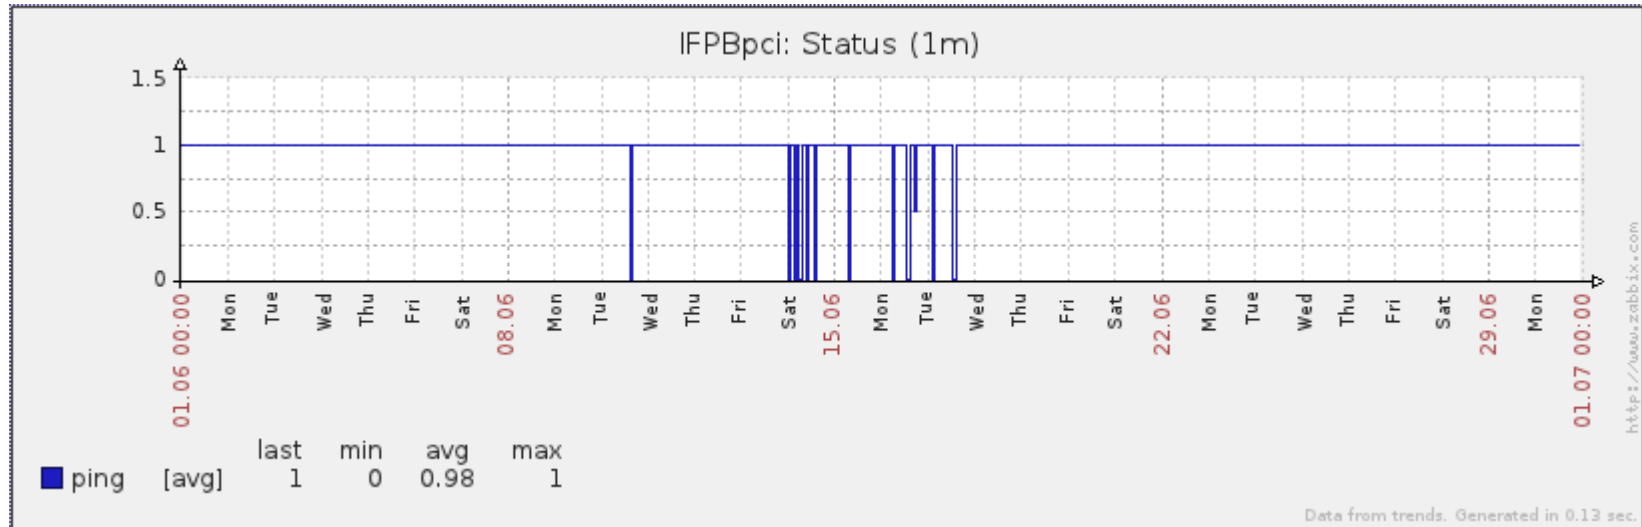

PoP-PB – IFPB Picuí