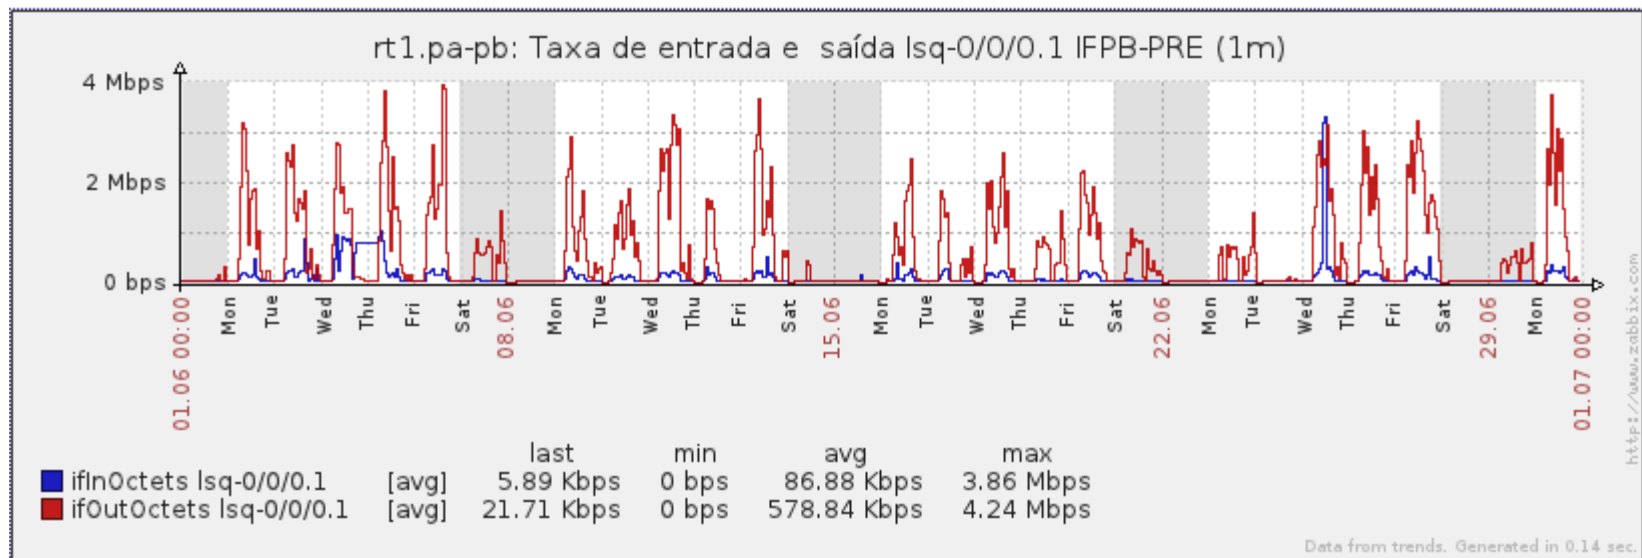

PoP-PB – IFPB Pro Reitoria de Extensão