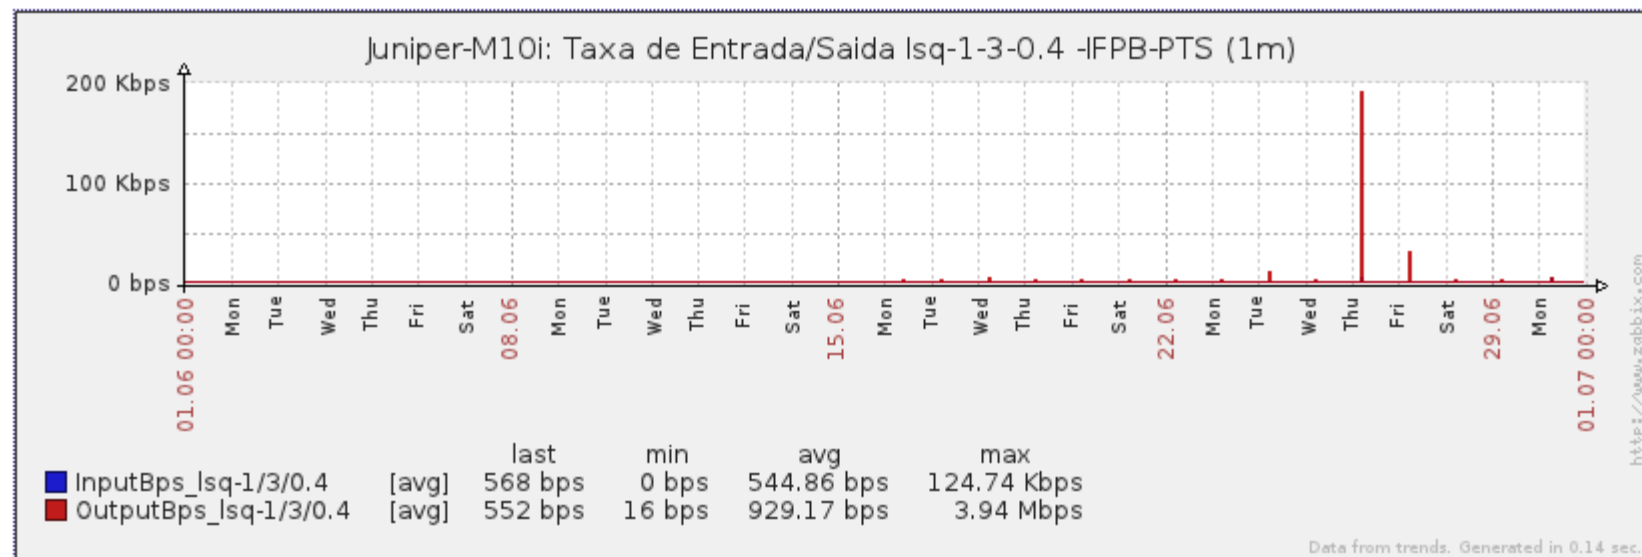

Ponto de Presença de RNP na Paraíba - PoP-PB

Relatório de conectividade de canais custeados pelo MCT

1. Estatísticas de Conectividade em 06/2014

| Host | Disponibilidade | Indisponibilidade | | | |
|----------------------|-----------------|-------------------|--------|-----------|---------|
| | | Total | PoP-PB | Operadora | Cliente |
| IFPB Cabedelo | 99.86% | 0.13% | 0.00% | 0.13% | 0.00% |
| IFPB Cajazeiras | 99.97% | 0.03% | 0.00% | 0.03% | 0.00% |
| IFPB João Pessoa | 99.97% | 0.02% | 0.00% | 0.03% | 0.00% |
| IFPB Monteiro | 99.96% | 0.03% | 0.00% | 0.04% | 0.00% |
| IFPB Picuí | 99.97% | 0.03% | 0.00% | 0.03% | 0.00% |
| IFPB Princesa Isabel | 99.32% | 0.67% | 0.00% | 0.67% | 0.00% |
| IFPB Pro reit. | 92.52% | 7.47% | 0.00% | 0.81% | 6.67% |
| IFPB Patos | 99.97% | 0.02% | 0.00% | 0.03% | 0.00% |
| IFPB Reitoria | 99.89% | 0.11% | 0.00% | 0.06% | 0.05% |
| IFPB Sousa | 99.81% | 0.19% | 0.00% | 0.07% | 0.13% |
| UFCG Cuite 20 | 99.96% | 0.04% | 0.00% | 0.04% | 0.00% |
| UFCG Cuite 100 | 99.32% | 0.68% | 0.00% | 0.68% | 0.00% |
| UFCG Cajazeiras | 92.85% | 7.14% | 0.00% | 1.39% | 5.75% |
| UFCG Pombal | 99.97% | 0.03% | 0.00% | 0.03% | 0.00% |
| UFCG Sousa | 99.97% | 0.02% | 0.00% | 0.03% | 0.00% |
| UFPB Areia | 99.89% | 0.11% | 0.00% | 0.04% | 0.07% |
| UFPB Bananeiras | 99.97% | 0.03% | 0.00% | 0.03% | 0.00% |
| UFPB Mamanguape | 99.62% | 0.38% | 0.00% | 0.38% | 0.00% |
| UFPB Rio Tinto | 99.56% | 0.44% | 0.00% | 0.43% | 0.01% |

Gráficos de Conectividade em 06/2014

PA-PB – IFPB Cabedelo

PA-PB – IFPB Cajazeiras

PoP-PB – IFPB Patos

PoP-PB – IFPB Picuí

PA-PB – IFPB Princesa Isabel

PoP-PB – IFPB João Pessoa

PoP-PB – IFPB Monteiro

PoP-PB – IFPB Pro Reitoria de Extensão

PoP-PB – IFPB Reitoria

PoP-PB – IFPB Sousa

PoP-PB – UFCG Cajazeiras

PoP-PB – UFCG Sousa

PoP-PB – UFCG Pombal

PoP-PB – UFCG Cuité (Br27 20Mbps)

PoP-PB – UFCG Cuité (Telebras 100Mbps)