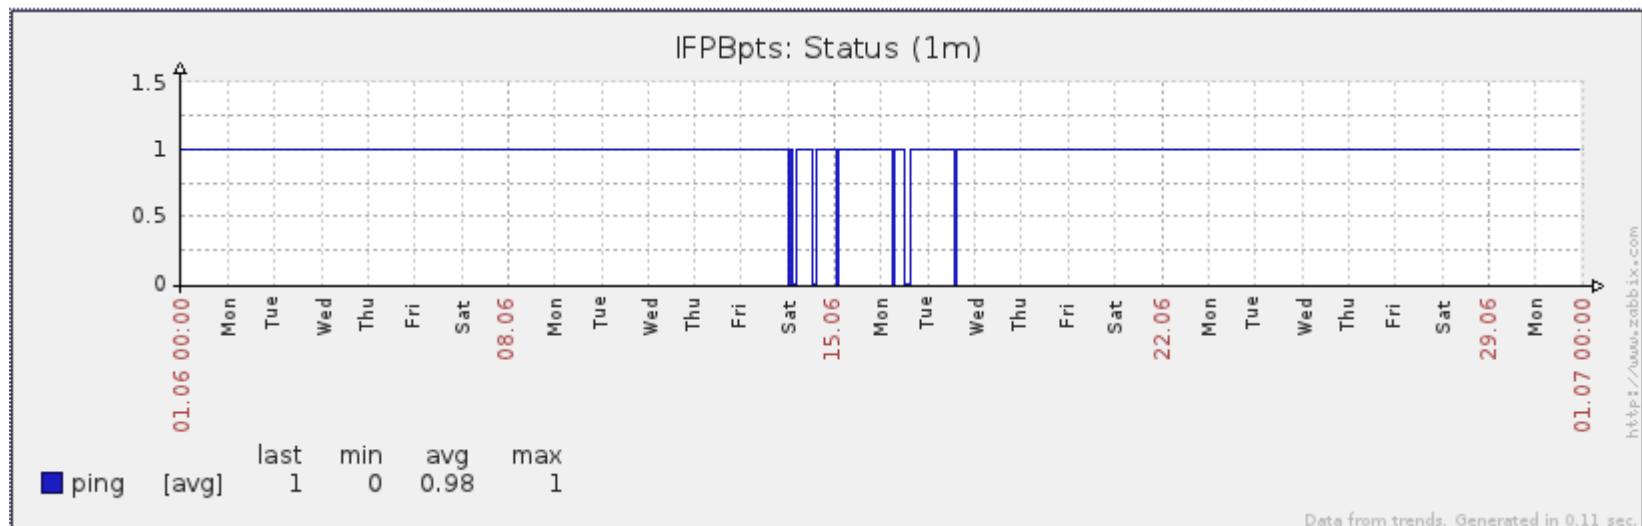

PoP-PB – IFPB Patos