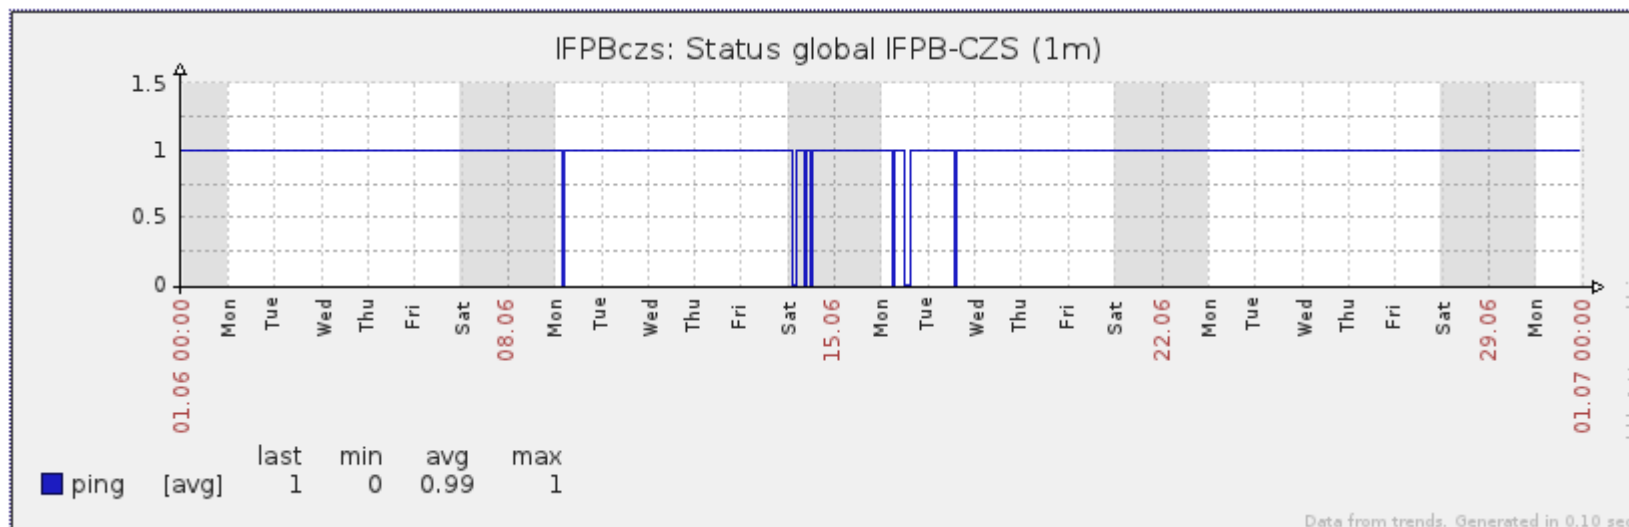

PA-PB – IFPB Cajazeiras