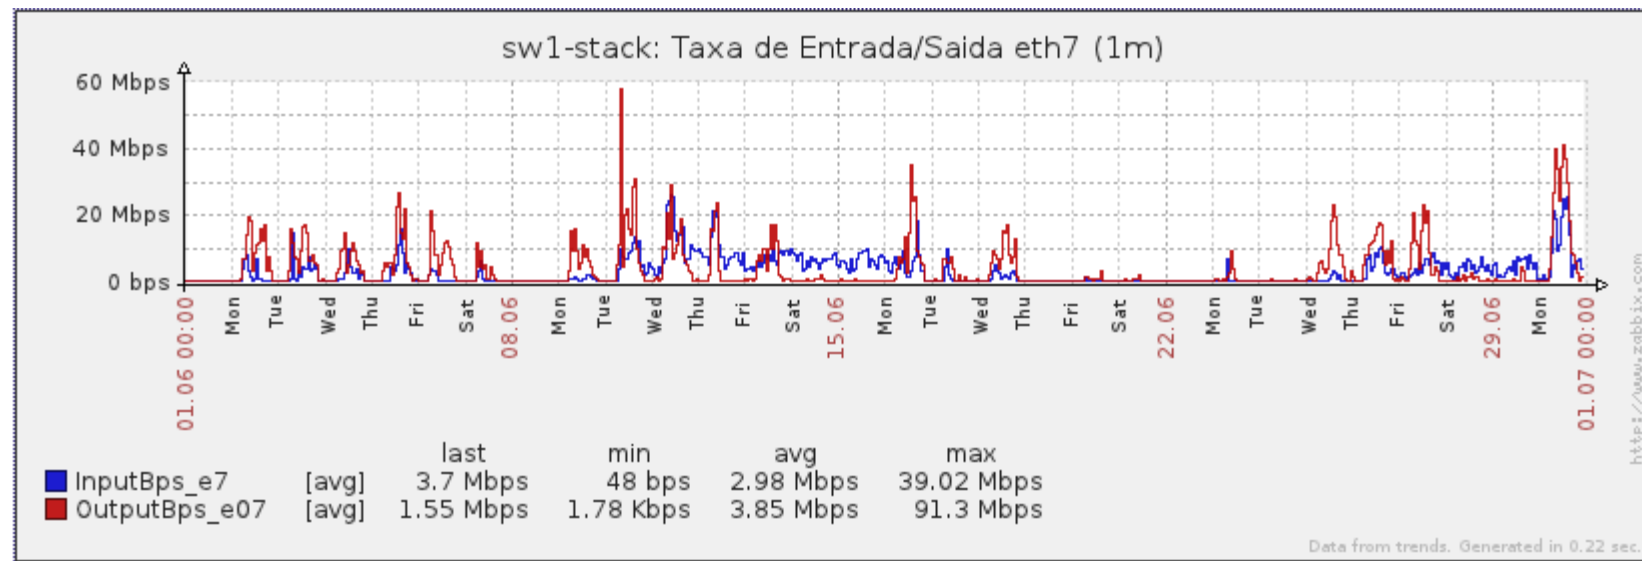

PoP-PB – IFPB Picuí