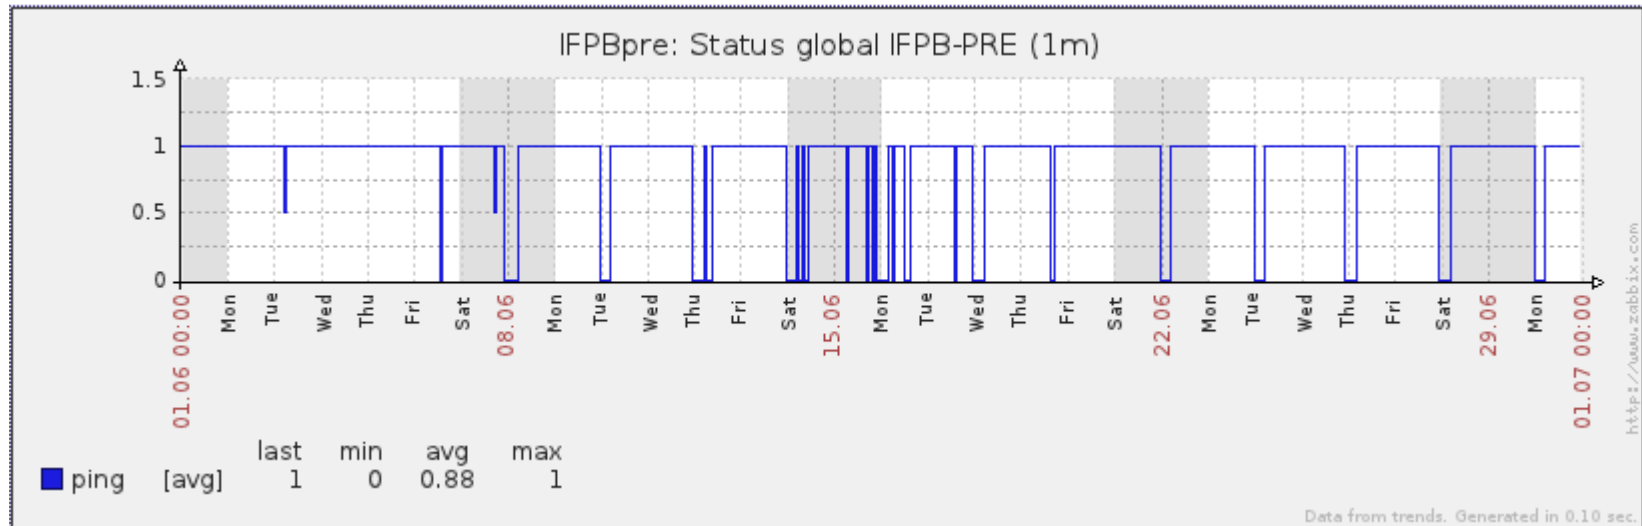

PoP-PB – IFPB Pro Reitoria de Extensão