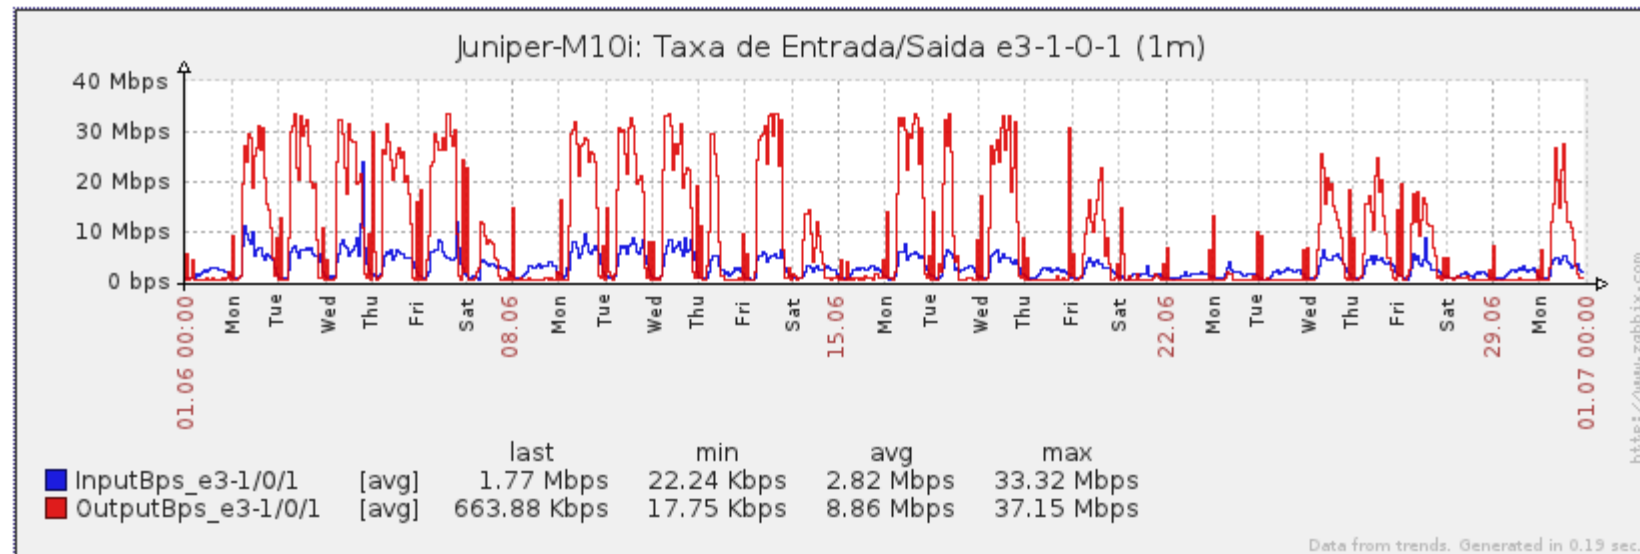

PoP-PB – IFPB João Pessoa