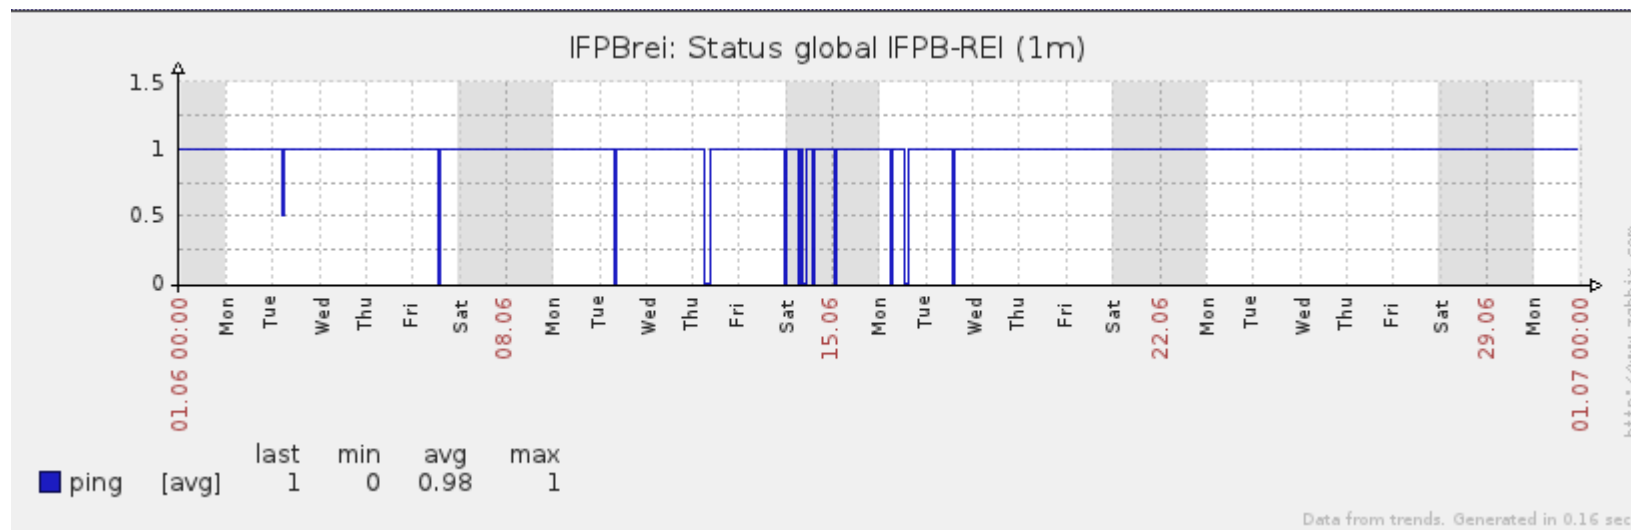

PoP-PB – IFPB Reitoria