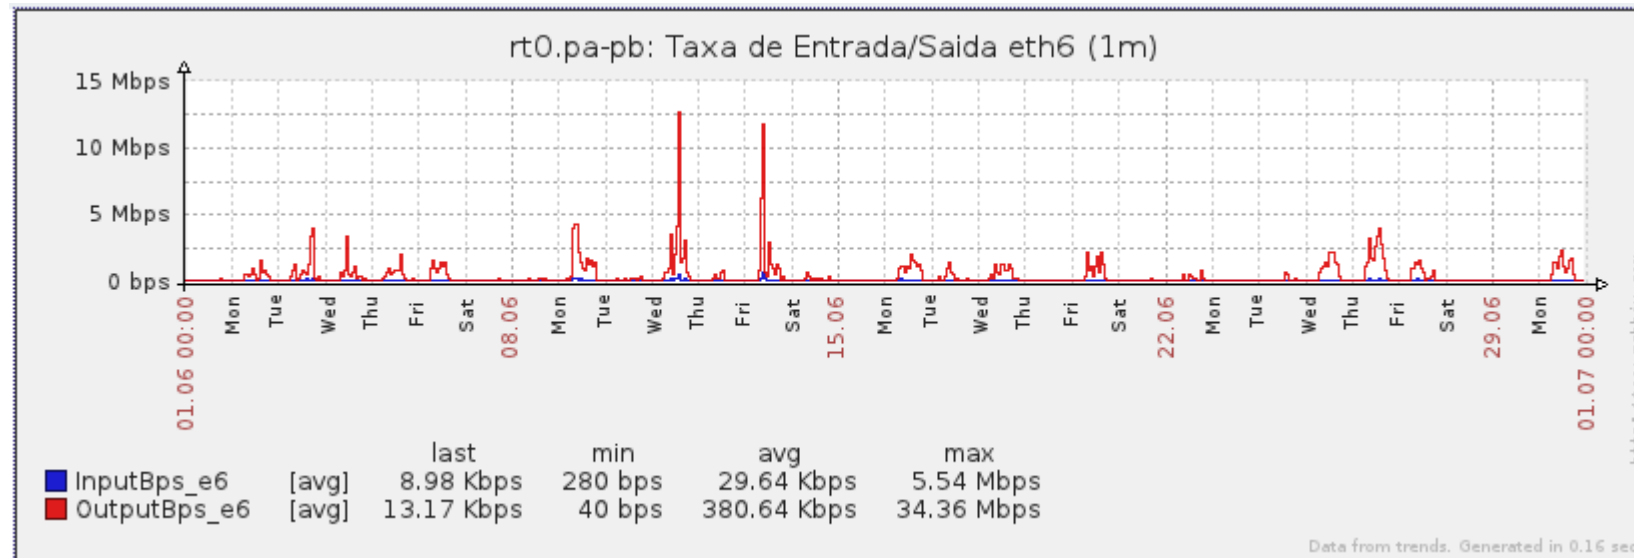

Gráficos de Conectividade em 06/2014

PA-PB – IFPB Cabedelo