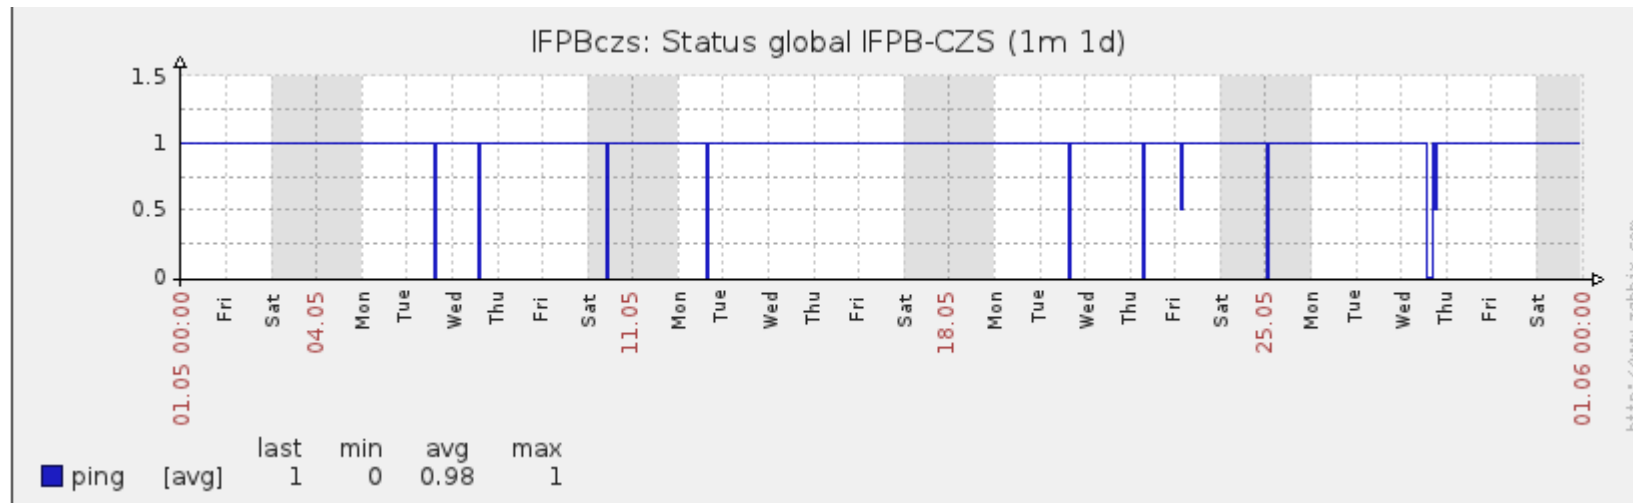

PA-PB – IFPB Cajazeiras