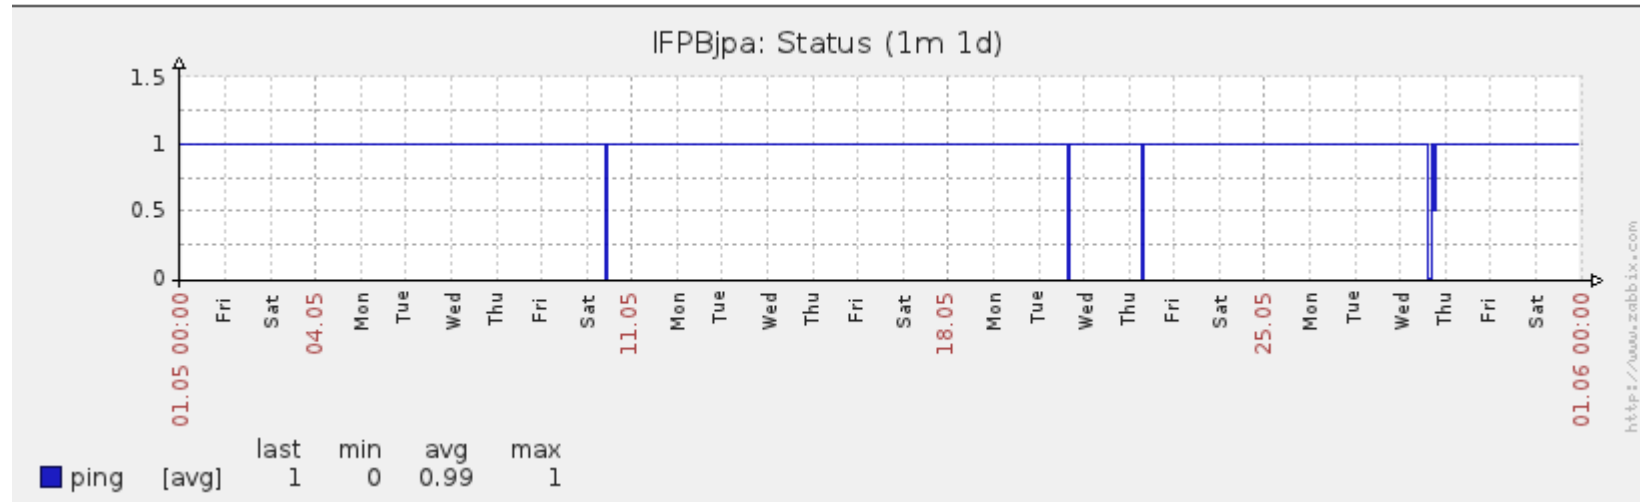

PoP-PB – IFPB João Pessoa