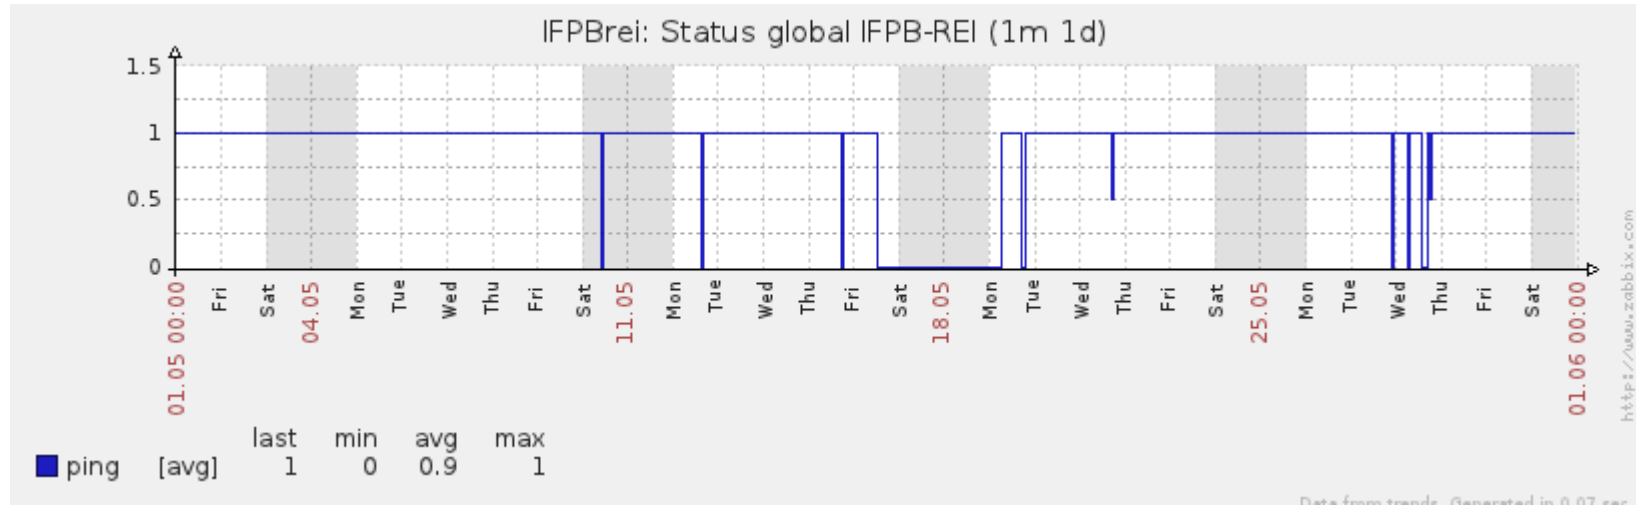

PoP-PB – IFPB Reitoria