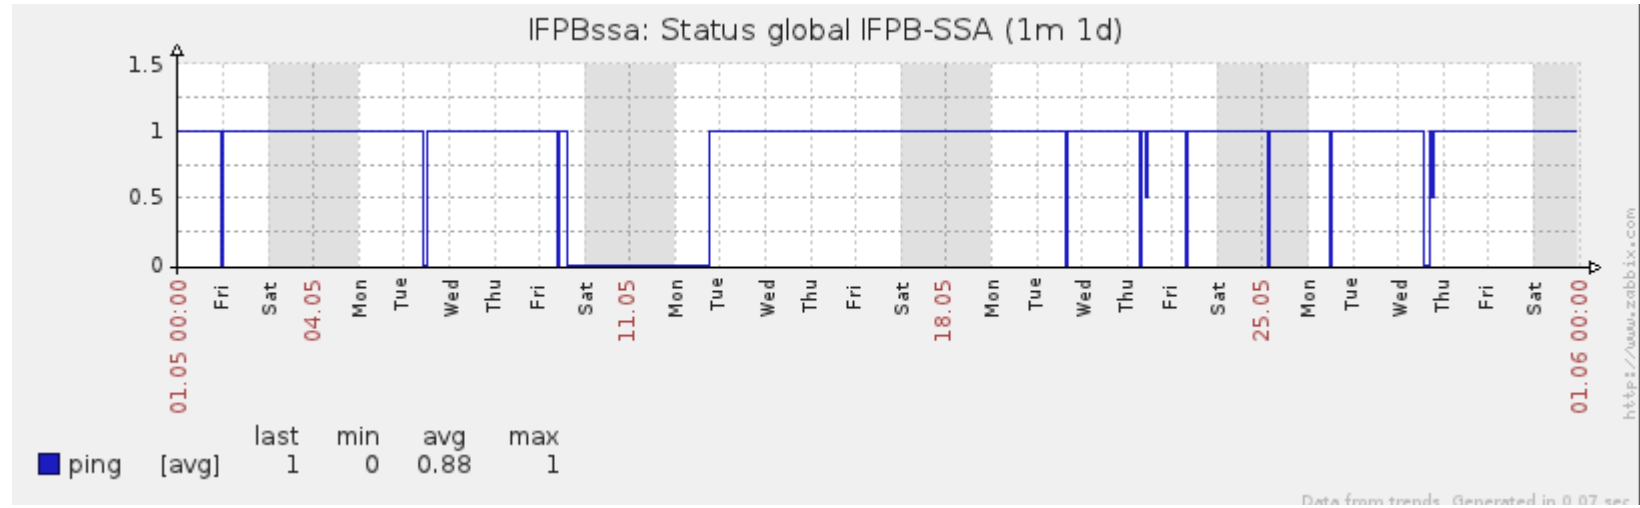

PoP-PB – IFPB Sousa