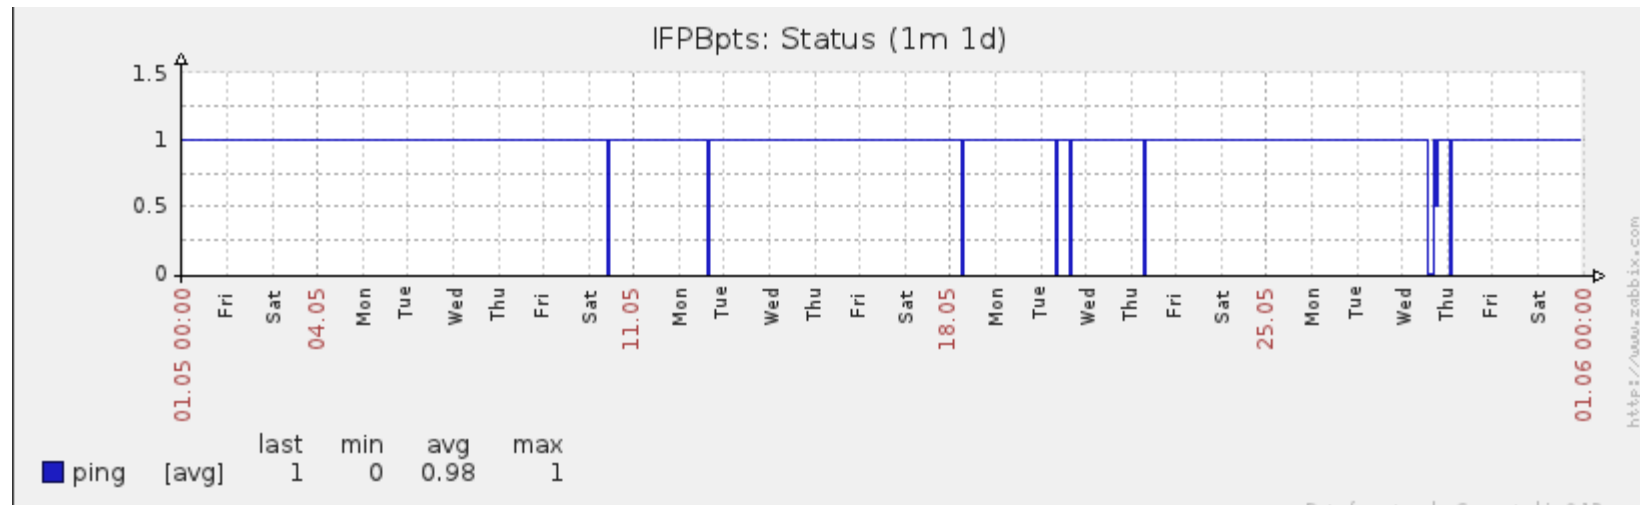

PoP-PB – IFPB Patos