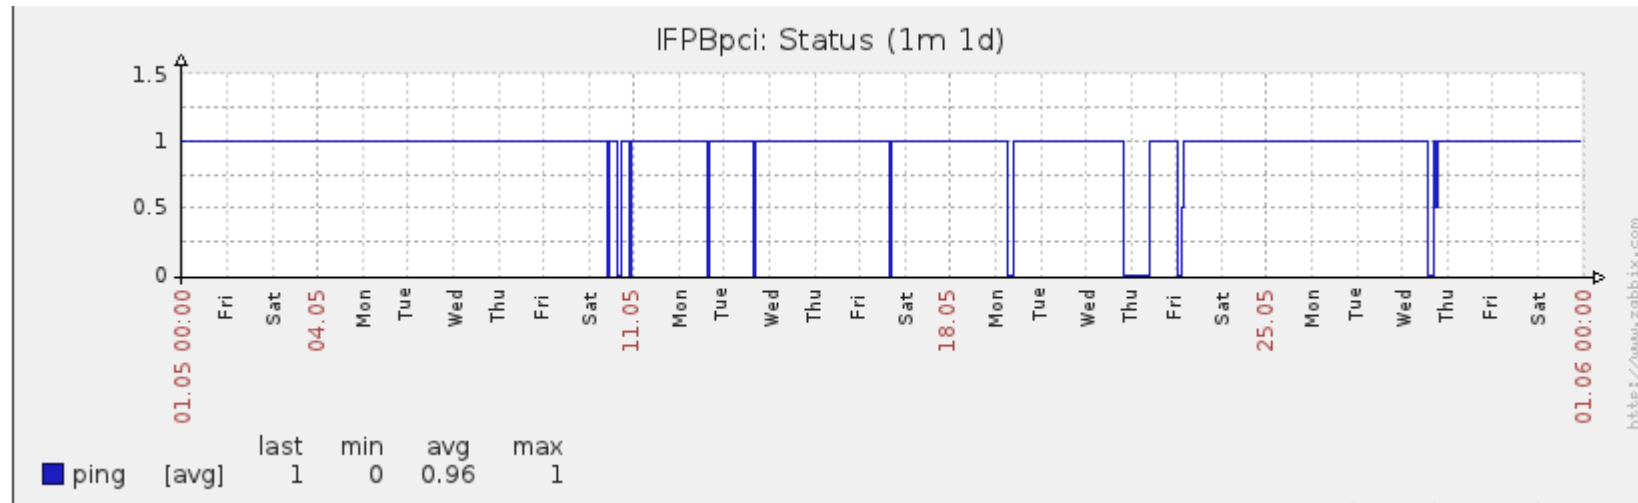

PoP-PB – IFPB Picuí