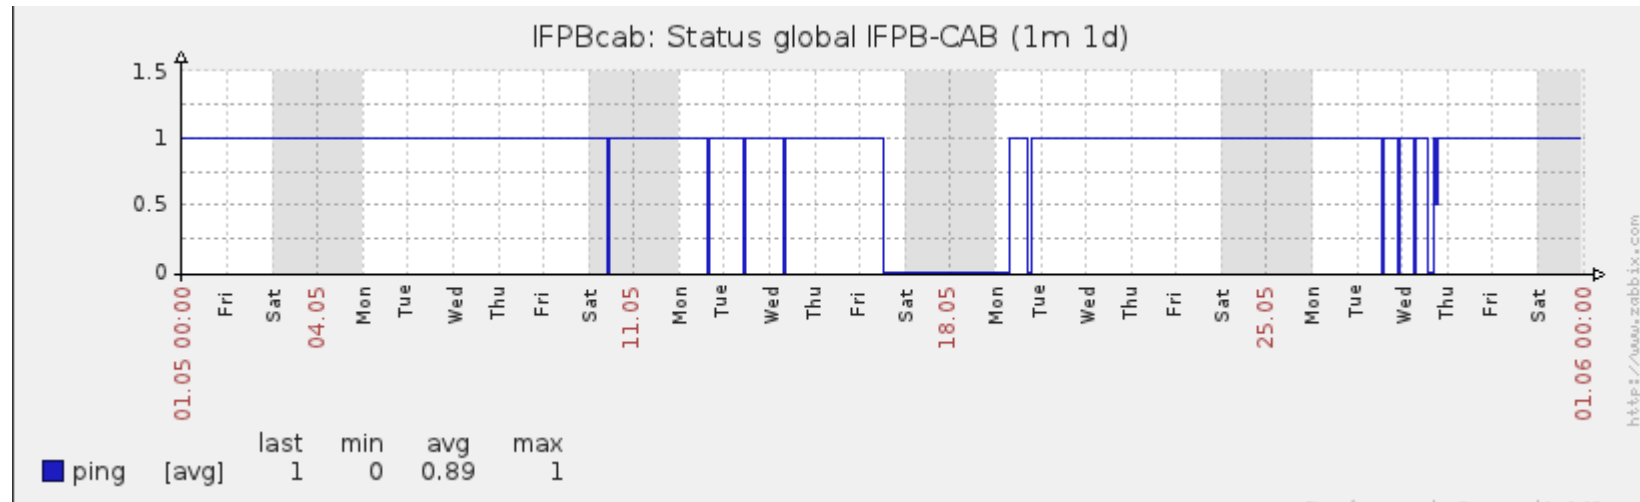

Gráficos de Conectividade em 05/2014

PA-PB – IFPB Cabedelo