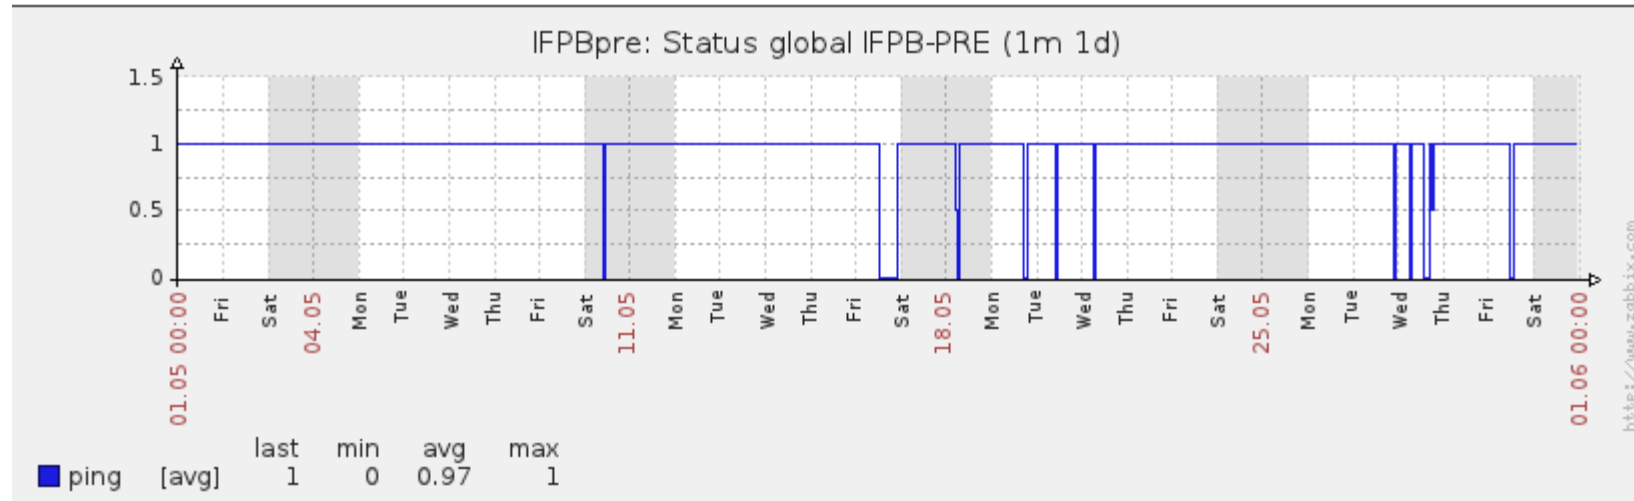

Ponto de Presença de RNP na Paraíba - PoP-PB

Relatório de conectividade de canais custeados pelo MCT

1. Estatísticas de Conectividade em 05/2014

Cliente	Disponibilidade	Indisponibilidade			
		Total	PoP-PB	Operadora	Cliente
IFPBcab	90.97%	9.03%	0.00%	9.03%	0.00%
IFPBczs	99.97%	0.03%	0.00%	0.03%	0.00%
IFPBgua	0.00%	0.00%	0.00%	0.00%	0.00%
IFPBjpa	99.98%	0.02%	0.00%	0.02%	0.00%
IFPBmont	99.37%	0.63%	0.03%	0.60%	0.00%
IFPBpci	97.87%	2.13%	0.00%	2.04%	0.09%
IFPBpiz	99.44%	0.56%	0.00%	0.55%	0.00%
IFPBpre	98.50%	1.50%	0.00%	0.22%	1.28%
IFPBpts	99.96%	0.04%	0.00%	0.03%	0.01%
IFBbrei	91.06%	8.94%	0.00%	8.93%	0.00%
IFPBssa	89.76%	10.24%	0.00%	10.21%	0.02%
UFCGczs	99.97%	0.03%	0.00%	0.03%	0.00%
UFCGpbl	96.07%	3.93%	0.00%	0.05%	3.88%
UFCGssa	89.82%	10.18%	0.00%	10.18%	0.00%
UFPBare	92.54%	7.46%	0.02%	7.44%	0.00%
UFPBban	87.89%	12.07%	0.00%	12.07%	0.00%
UFPBmam	87.92%	12.08%	0.00%	12.08%	0.00%
UFPBrto	87.89%	12.11%	0.00%	12.11%	0.00%

PoP-PB – IFPB Pro Reitoria de Extensão

PoP-PB – IFPB Reitoria

PoP-PB – IFPB Sousa

PoP-PB – UFCG Cajazeiras

PoP-PB – UFCG Sousa

PoP-PB – UFCG Pombal

PoP-PB – UFCG Cuité (Br27 20Mbps)

PoP-PB – UFCG Cuité (Telebras 100Mbps)