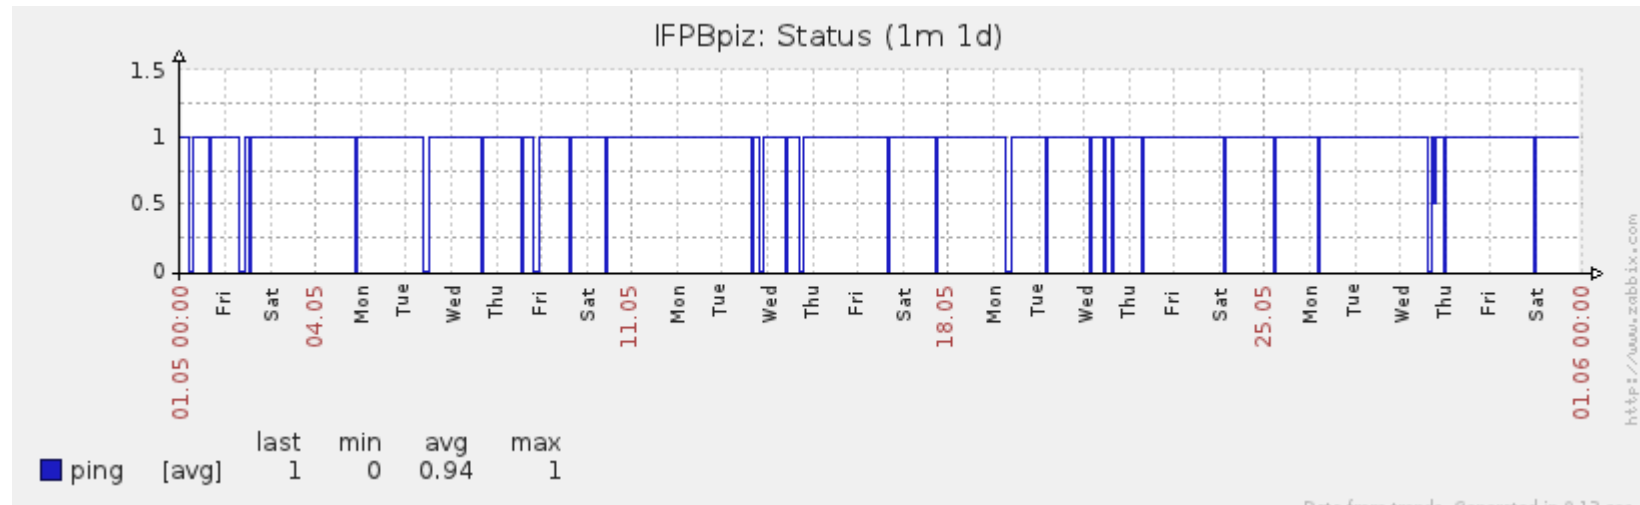

PA-PB – IFPB Princesa Isabel