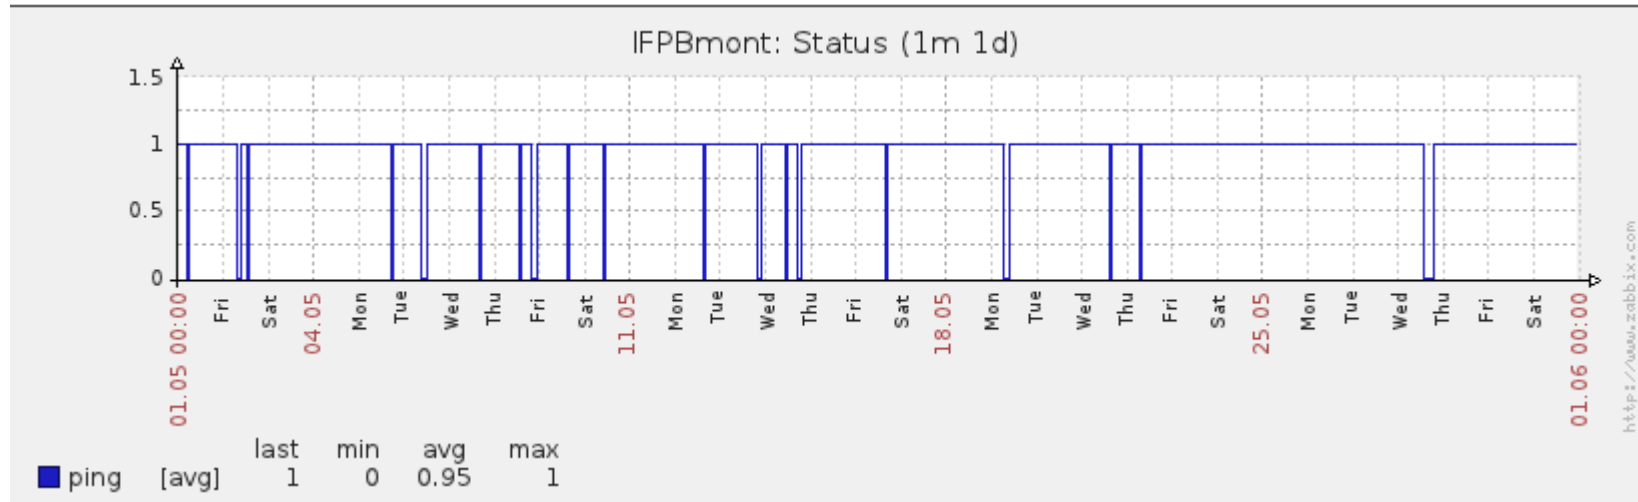

Ponto de Presença de RNP na Paraíba - PoP-PB

Relatório de conectividade de canais custeados pelo MCT

1. Estatísticas de Conectividade em 05/2014

Cliente	Disponibilidade	Indisponibilidade			
		Total	PoP-PB	Operadora	Cliente
IFPBcab	90.97%	9.03%	0.00%	9.03%	0.00%
IFPBczs	99.97%	0.03%	0.00%	0.03%	0.00%
IFPBgua	0.00%	0.00%	0.00%	0.00%	0.00%
IFPBjpa	99.98%	0.02%	0.00%	0.02%	0.00%
IFPBmont	99.37%	0.63%	0.03%	0.60%	0.00%
IFPBpci	97.87%	2.13%	0.00%	2.04%	0.09%
IFPBpiz	99.44%	0.56%	0.00%	0.55%	0.00%
IFPBpre	98.50%	1.50%	0.00%	0.22%	1.28%
IFPBpts	99.96%	0.04%	0.00%	0.03%	0.01%
IFBbrei	91.06%	8.94%	0.00%	8.93%	0.00%
IFPBssa	89.76%	10.24%	0.00%	10.21%	0.02%
UFCGczs	99.97%	0.03%	0.00%	0.03%	0.00%
UFCGpbl	96.07%	3.93%	0.00%	0.05%	3.88%
UFCGssa	89.82%	10.18%	0.00%	10.18%	0.00%
UFPBare	92.54%	7.46%	0.02%	7.44%	0.00%
UFPBban	87.89%	12.07%	0.00%	12.07%	0.00%
UFPBmam	87.92%	12.08%	0.00%	12.08%	0.00%
UFPBrto	87.89%	12.11%	0.00%	12.11%	0.00%

PoP-PB – IFPB Pro Reitoria de Extensão

PoP-PB – IFPB Reitoria

PoP-PB – IFPB Sousa

PoP-PB – UFCG Cajazeiras

PoP-PB – UFCG Sousa

PoP-PB – UFCG Pombal

PoP-PB – UFCG Cuité (Br27 20Mbps)

PoP-PB – UFCG Cuité (Telebras 100Mbps)