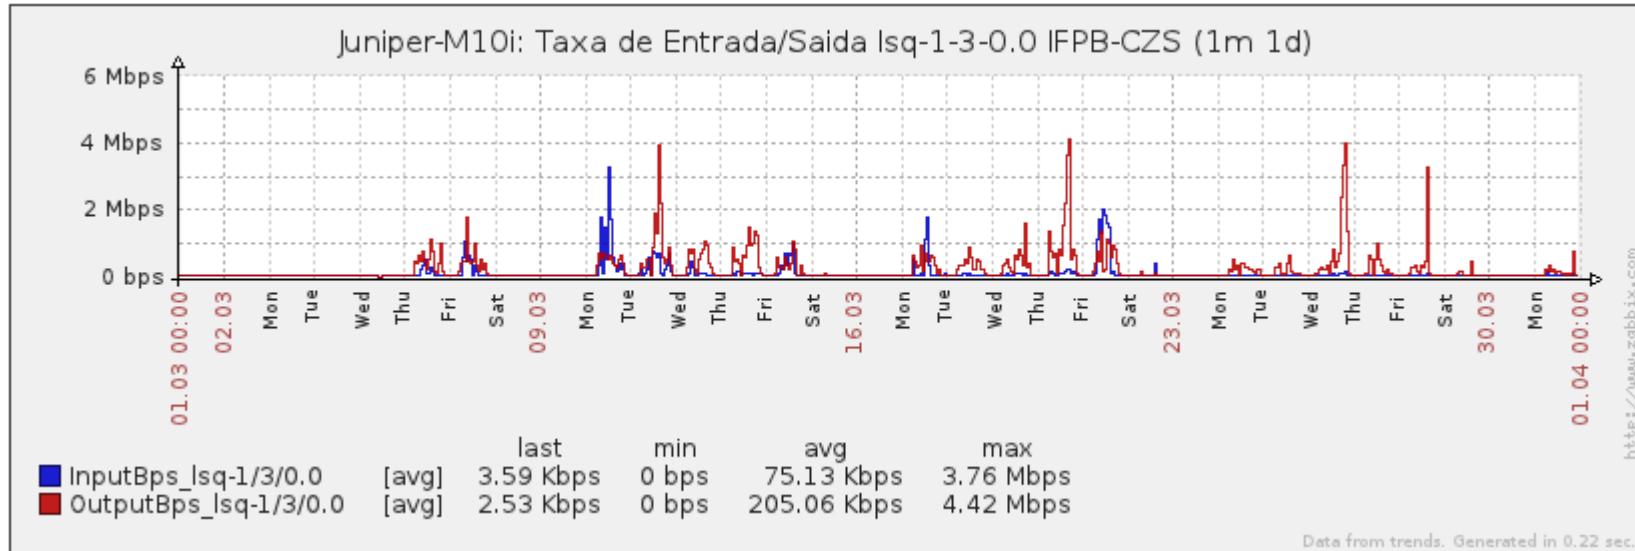

PA-PB – IFPB Cajazeiras