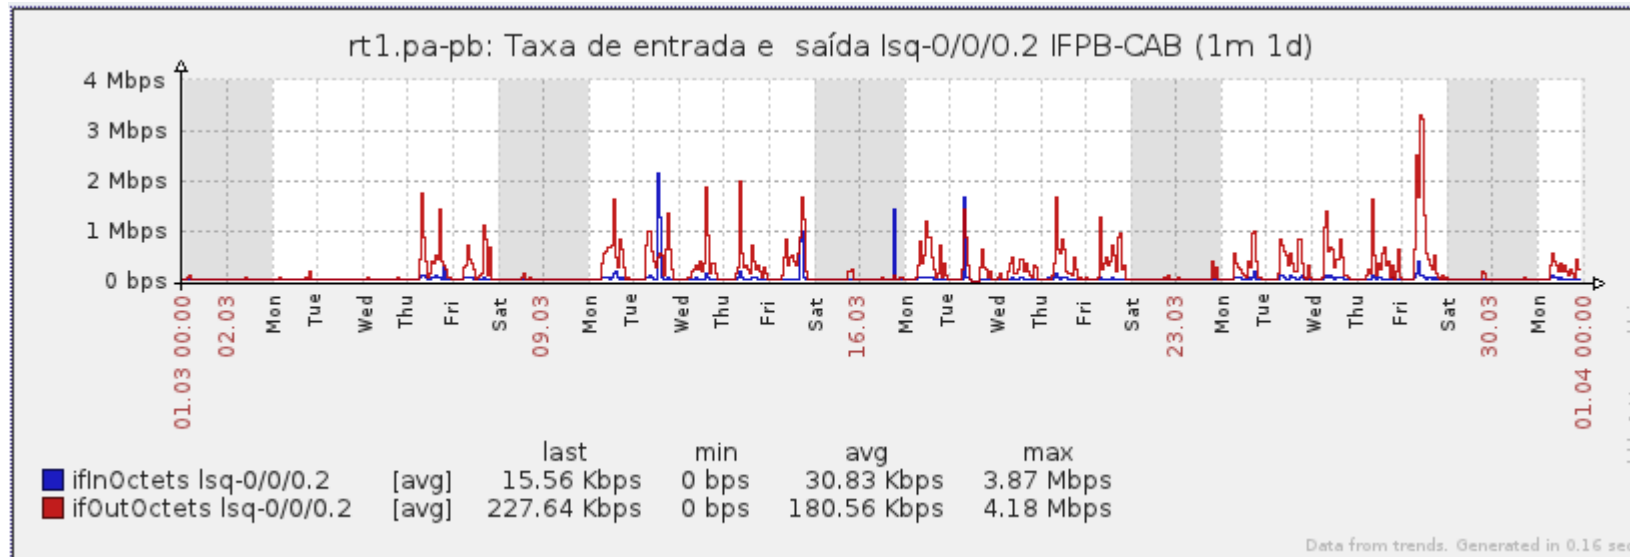

Gráficos de Conectividade em 03/2014

PA-PB – IFPB Cabedelo