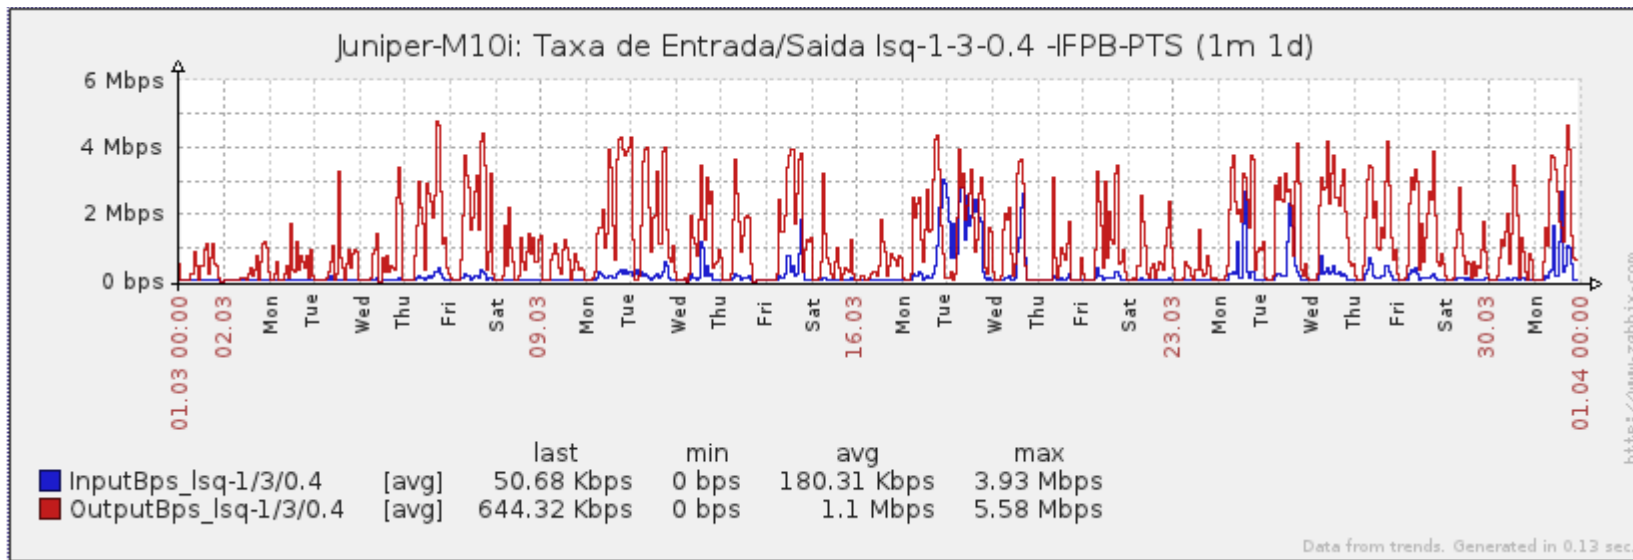

PoP-PB – IFPB Patos