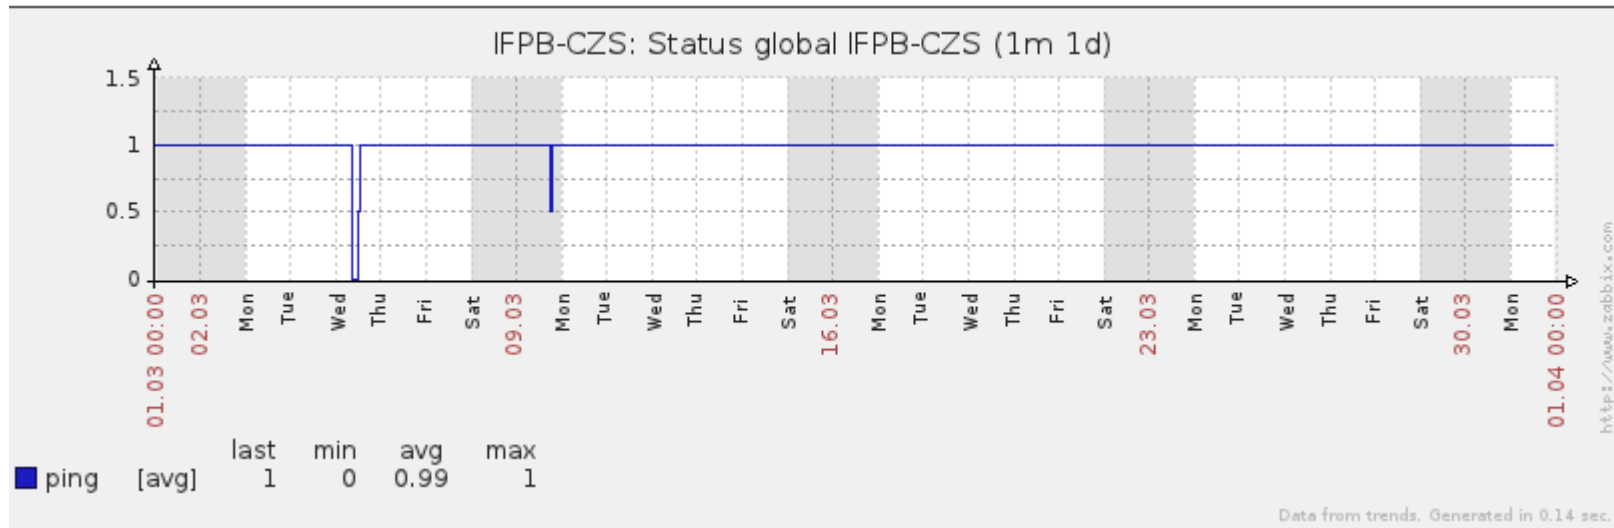

PA-PB – IFPB Cajazeiras