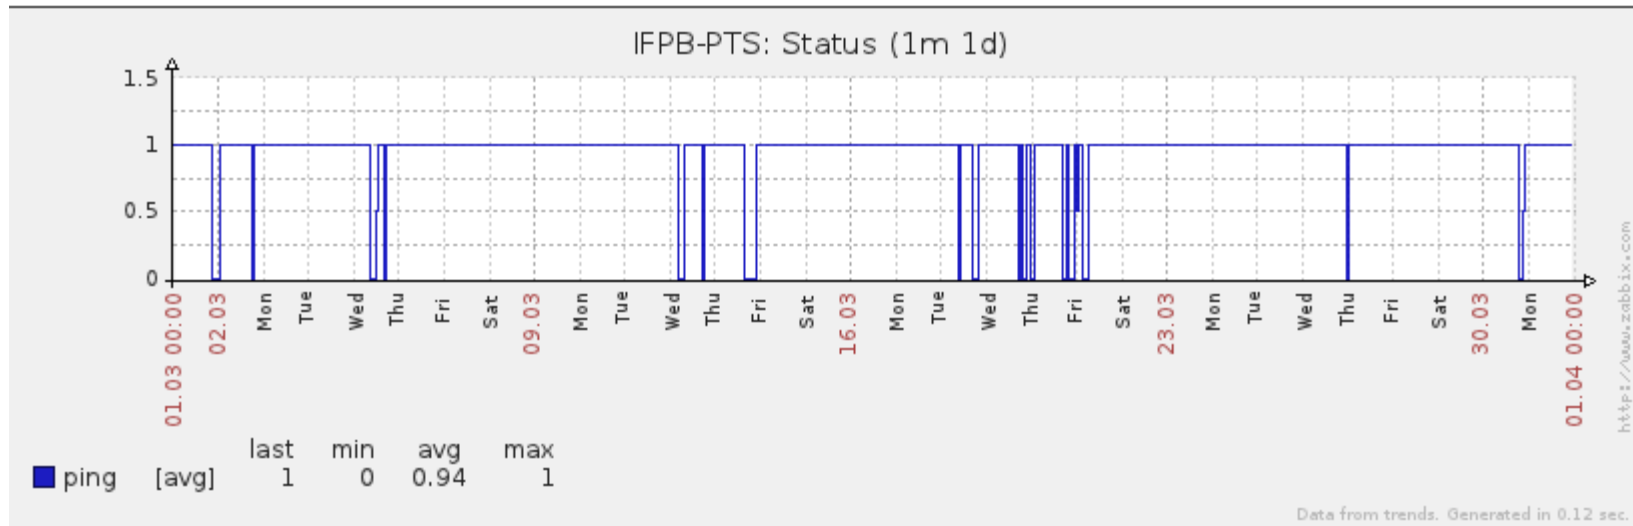

PoP-PB – IFPB Patos